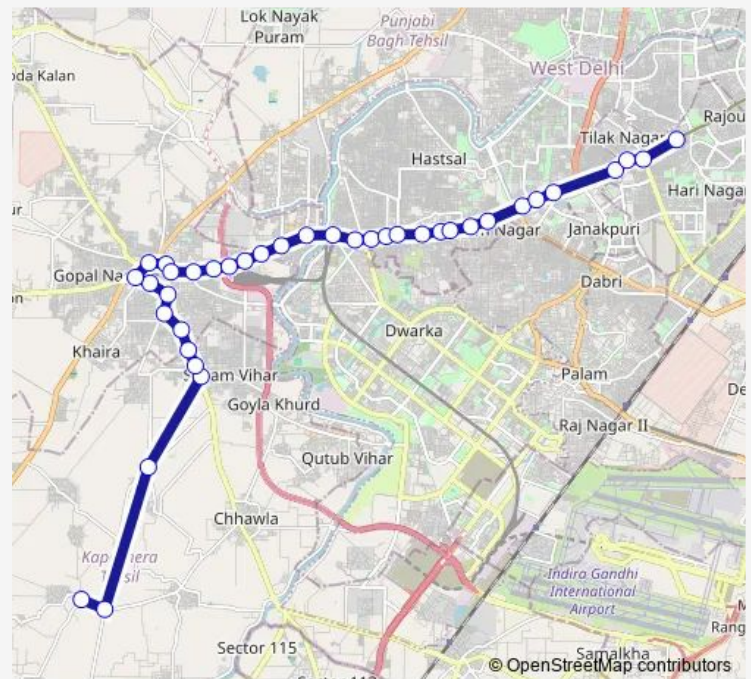

Nangli Sakrawati Crossing

Arjun Park

Nangli Dairy

Route schedule

Shikar Pur Crossing — Nangali Jalib

Monday 05:00-21:10

Tuesday 05:00-21:10

Wednesday 05:00-21:10

Thursday 05:00-21:10

Friday 05:00-21:10

Saturday 05:00-21:10

Sunday 05:00-21:10

Route info

Direction: Shikar Pur Crossing

Stops: 38

Trip Duration: 1 hour 30 min