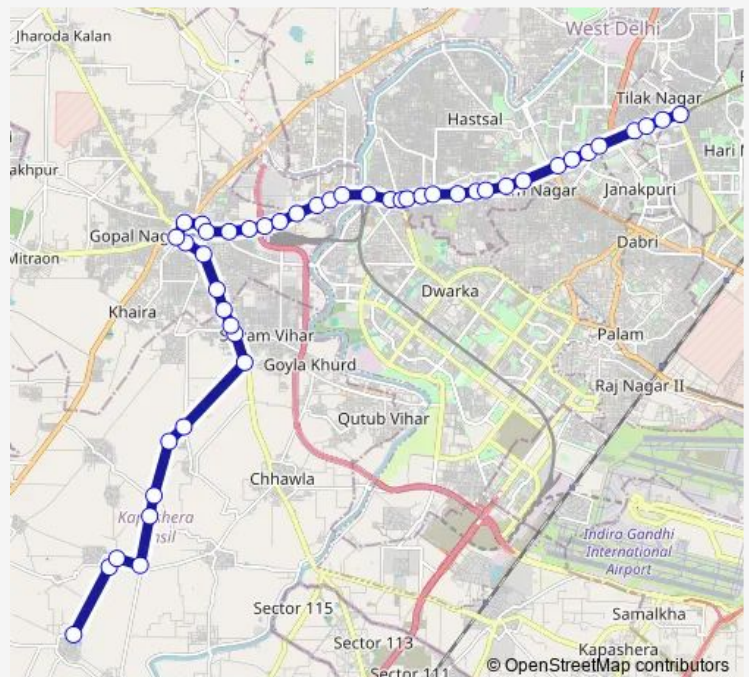

Najafgarh Delhi Gate

Tuda Mandi

Power House Najafgarh

Route schedule

Shikar Pur Village — Tilak Nagar Terminal

Monday 06:00-20:00

Tuesday 06:00-20:00

Wednesday 06:00-20:00

Thursday 06:00-20:00

Friday 06:00-20:00

Saturday 06:00-20:00

Sunday 06:00-20:00

Route info

Direction: Shikar Pur Village

Stops: 46

Trip Duration: 1 hour 34 min