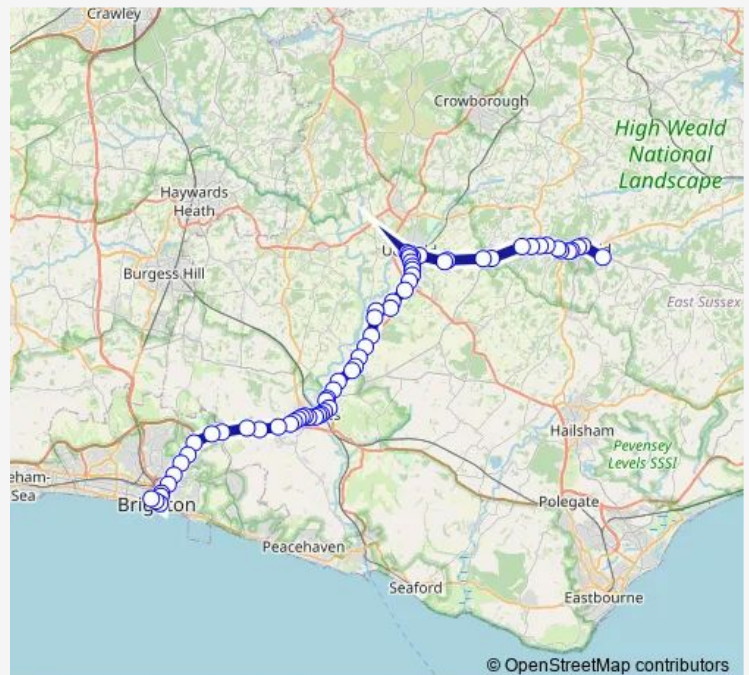

The Pelham Arms

Law Courts

Waitrose

Route schedule

Churchill Square — Heathfield Community College

Monday 06:38-20:00

Tuesday 06:38-20:00

Wednesday 06:38-20:00

Thursday 06:38-20:00

Friday 06:38-20:00

Saturday 07:58-20:00

Sunday 10:08-17:27

Route info

Direction: Churchill Square

Stops: 63

Trip Duration: 1 hour 34 min

■ 29A — Brighton - Lewes - Uckfield - Heathfield

Tesco Filling Station

The Spinneys

Church Lane

Prince Charles Road

Upper Stoneham

Wellingham Lane

Ham Lane

The Cock

Barcombe Mills Road

Top of Clay Hill

Old Ship

Kiln Lane

Lavender Line

Horsted Lane

Wicklans