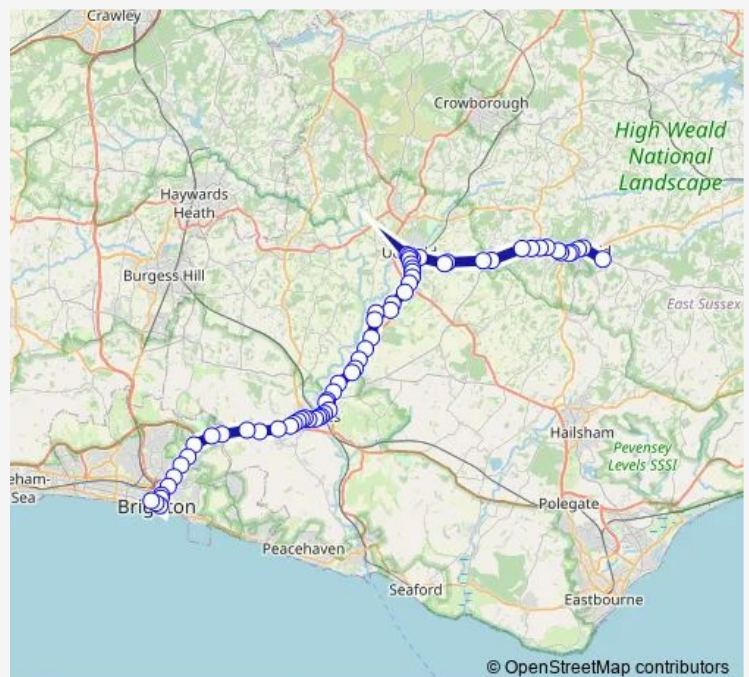

### Route schedule

Churchill Square — Heathfield Community College

Monday 06:38-20:00

Tuesday 06:38-20:00

Wednesday 06:38-20:00

Thursday 06:38-20:00

Friday 06:38-20:00

Saturday 07:58-20:00

### Route info

Direction: Churchill Square

Stops: 63

Trip Duration: 1 hour 34 min

■ 29A — Brighton - Lewes - Uckfield - Heathfield

BusMaps

Tesco Filling Station

The Spinneys