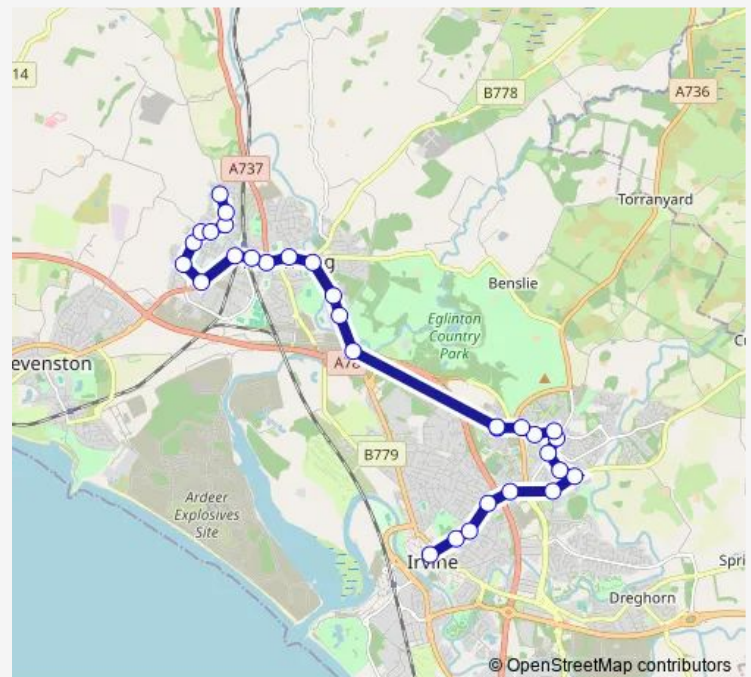

Speyburn Place

Linkwood Road

Littlestane Road

Route schedule

Darmule Drive — East Road

Monday 10:50-15:50

Tuesday 10:50-15:50

Wednesday 10:50-15:50

Thursday 10:50-15:50

Friday 10:50-15:50

Saturday 10:50-15:50

Sunday —

Route info

Direction: Darmule Drive

Stops: 33

Trip Duration: 0 hour 29 min

■ 29A

West Bowhouse Road

Mansfield Way

Middleton Park

Fencedyke Way

Stanecastle Roundabout

Clark Drive

Galt Avenue

Friday 10:10-16:20

Saturday 10:10-16:20

Sunday —

Route info

Direction: East Road

Stops: 31

Trip Duration: 0 hour 29 min

Duddington Avenue