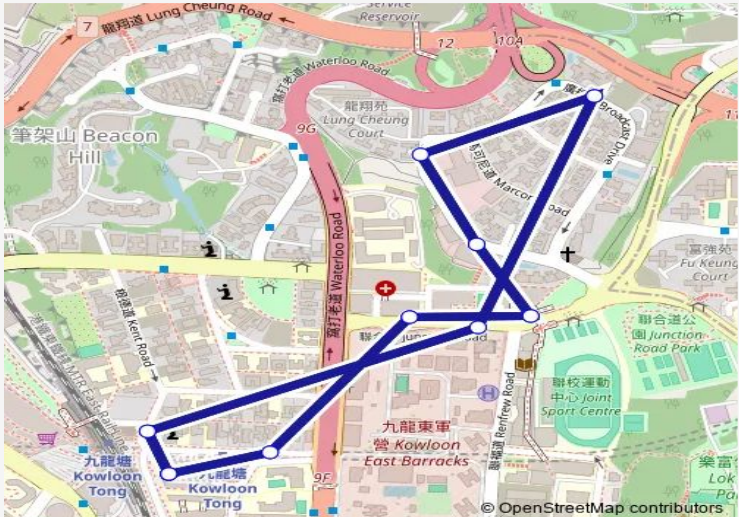

# Bus 29A Kowloon Tong (Suffolk Road) Public Transport Interchange - Broadcast Drive (Circular)

[Go to website](#)

**Direction**  
 KOWLOON TONG (SUFFOLK ROAD) PUBLIC TRANSPORT INTERCHANGE|SUFFOLK ROAD, KOWLOON TONG PUBLIC TRANSPORT INTERCHANGE — KOWLOON TONG (SUFFOLK ROAD) PUBLIC TRANSPORT INTERCHANGE|SUFFOLK ROAD, KOWLOON TONG PUBLIC TRANSPORT INTERCHANGE

10 stops

[Open route schedule](#)

- KOWLOON TONG (SUFFOLK ROAD) PUBLIC TRANSPORT INTERCHANGE|SUFFOLK ROAD, KOWLOON TONG PUBLIC TRANSPORT INTERCHANGE
- SUFFOLK ROAD OUTSIDE HOUSE NO. 4
- No.322 Junction Road
- Junction Road, Outside Kowloon International Baptist Church
- Broadcast Drive, Outside Radio Television Hong Kong Television House
- Broadcast Drive, Opposite Radio Hong Kong Broadcasting House
- Broadcast Drive, Outside Block B, Peninsula Height
- Junction Road, Opposite KAM Shing Road Recreation Ground
- Kowloon Tong Station, Opposite Kent Road Exit
- KOWLOON TONG (SUFFOLK ROAD) PUBLIC TRANSPORT INTERCHANGE|SUFFOLK ROAD, KOWLOON TONG PUBLIC TRANSPORT INTERCHANGE

**Route schedule**  
 KOWLOON TONG (SUFFOLK ROAD) PUBLIC TRANSPORT INTERCHANGE|SUFFOLK ROAD, KOWLOON TONG PUBLIC TRANSPORT INTERCHANGE — KOWLOON TONG (SUFFOLK ROAD) PUBLIC TRANSPORT INTERCHANGE|SUFFOLK ROAD, KOWLOON TONG PUBLIC TRANSPORT INTERCHANGE

Monday	07:00-20:00
Tuesday	07:00-20:00
Wednesday	07:00-20:00
Thursday	07:00-20:00
Friday	07:00-20:00
Saturday	07:00-20:00
Sunday	08:00-19:00

**Route info**  
 Direction: KOWLOON TONG (SUFFOLK ROAD) PUBLIC TRANSPORT INTERCHANGE|SUFFOLK ROAD, KOWLOON TONG PUBLIC TRANSPORT INTERCHANGE  
 Stops: 10  
 Trip Duration: 0 hour 11 min