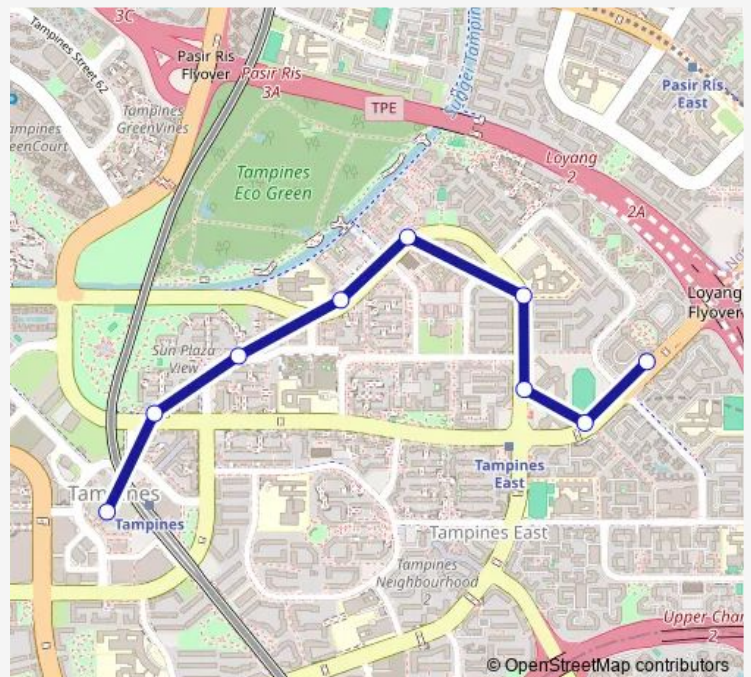

Bus 29A

[Go to website](#)

Direction

Tampines Int — Blk 497d

9 stops

[Open route schedule](#)

Tampines Int

BLK 401

Blk 417

Blk 496f

Blk 493b

Dunman Sec Sch

Tampines East Stn Exit D

Opp Blk 390

Blk 497d

Route schedule

Route info

Direction: Tampines Int

Stops: 9

Trip Duration: 0 hour 12 min

■ 29A

29A Bus time schedules and route maps are available in an offline PDF at busmaps.com. Use the busmaps.com website to see live bus times, train schedule or subway schedule, and step-by-step directions for all public transit in Singapore