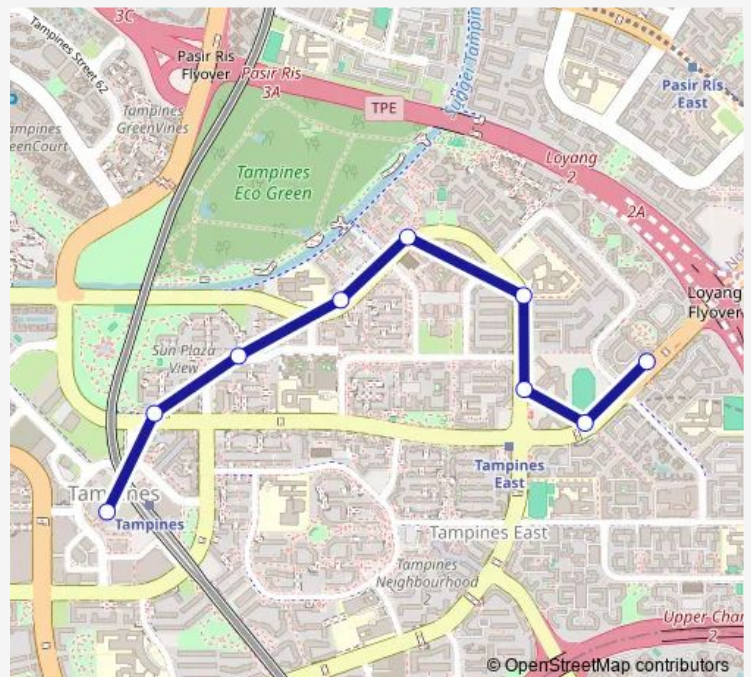

### Route info

Direction: Tampines Int

Stops: 9

Trip Duration: 0 hour 12 min

■ 29a

BusMaps

29a Bus time schedules and route maps are available in an offline PDF at [busmaps.com](https://busmaps.com). Use the [busmaps.com](https://busmaps.com) website to see live bus times, train schedule or subway schedule, and step-by-step directions for all public transit in Singapore