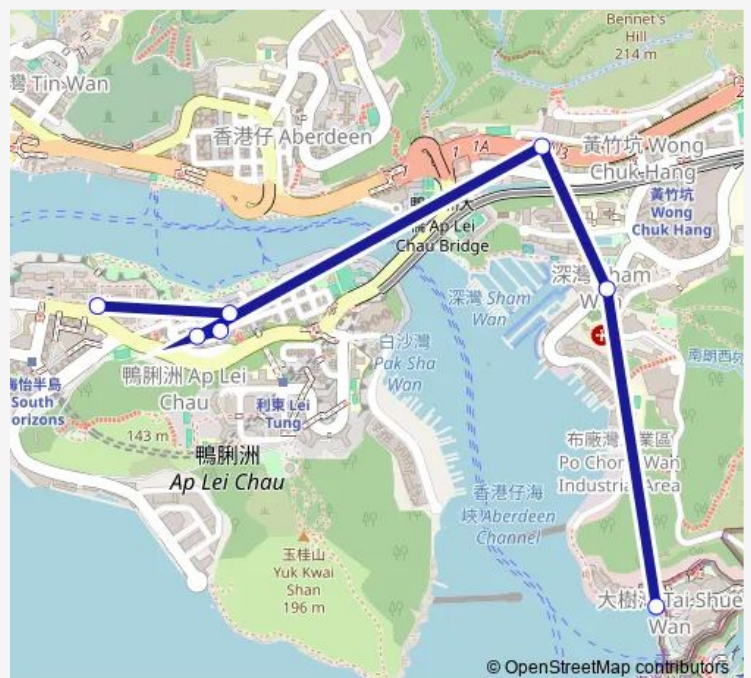

Bus 29A AP LEI Chau Estate - Ocean Park (Water World)

[Go to website](#)

Direction

AP LEI CHAU BRIDGE ROAD, NEAR LEI FOOK HOUSE LOW BLOCK, AP LEI CHAU ESTATE — OCEAN PARK (WATER WORLD)|SHUM WAN ROAD, WATER WORLD

YIP KAN STREET, NEAR YAN'S TOWER|YAN'S TOWER, WONG CHUK HANG ROAD

SHUM WAN ROAD, NEAR SOUTH WAVE COURT

OCEAN PARK (WATER WORLD)|SHUM WAN ROAD, WATER WORLD

Route schedule

AP LEI CHAU BRIDGE ROAD, NEAR LEI FOOK HOUSE LOW BLOCK, AP LEI CHAU ESTATE — OCEAN PARK (WATER WORLD)|SHUM WAN ROAD, WATER WORLD

Monday	08:45
Tuesday	08:45
Wednesday	08:45
Thursday	08:45
Friday	08:45
Saturday	08:45
Sunday	—

Route info

Direction: AP LEI CHAU BRIDGE ROAD, NEAR LEI FOOK HOUSE LOW BLOCK, AP LEI CHAU ESTATE

Stops: 7

Trip Duration: 0 hour 21 min

Direction

OCEAN PARK (WATER WORLD)|SHUM WAN ROAD,
WATER WORLD — AP LEI CHAU BRIDGE ROAD, NEAR
LEI FOOK HOUSE LOW BLOCK, AP LEI CHAU ESTATE

5 stops

[Open route schedule](#)

OCEAN PARK (WATER WORLD)|SHUM WAN ROAD,
WATER WORLD