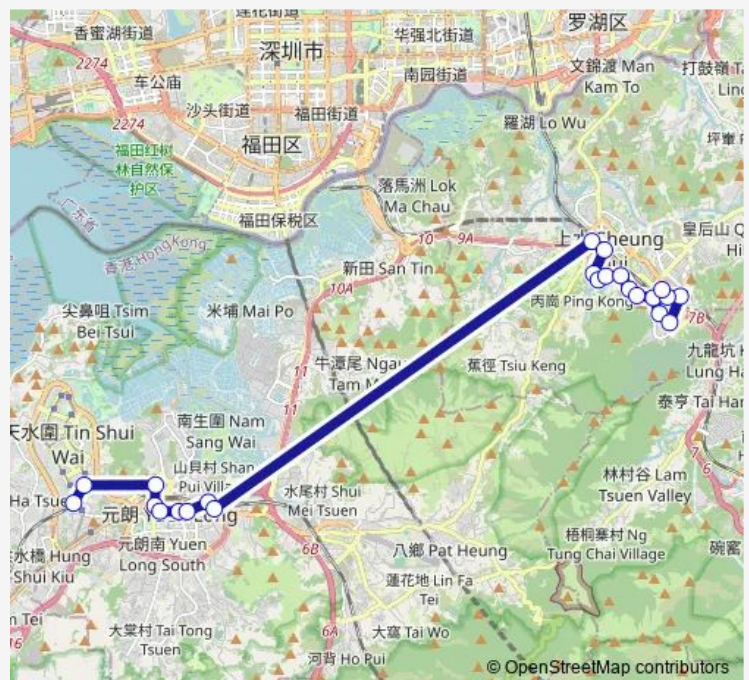

Route schedule

[Ctb] TIN Shui WAI Station - Ping YAN Court[[Kmb] TIN Shui WAI Station BUS Terminus][[Lrtfeeder] TIN Shui WAI Station — [Kmb] Cheung WAH BUS Terminus

Monday	07:10-18:30
Tuesday	07:10-18:30
Wednesday	07:10-18:30
Thursday	07:10-18:30
Friday	07:10-18:30
Saturday	—
Sunday	—

Route info

Direction: [Ctb] TIN Shui WAI Station - Ping YAN Court[[Kmb] TIN Shui WAI Station BUS Terminus][[Lrtfeeder] TIN Shui WAI Station

Stops: 23

Trip Duration: 1 hour 2 min

[Kmb+Ctb] Cheerful Park/<Br>Cheerful Park, PAK WO Road[[Kmb] Cheerful Park][Lwb] Cheerful Park