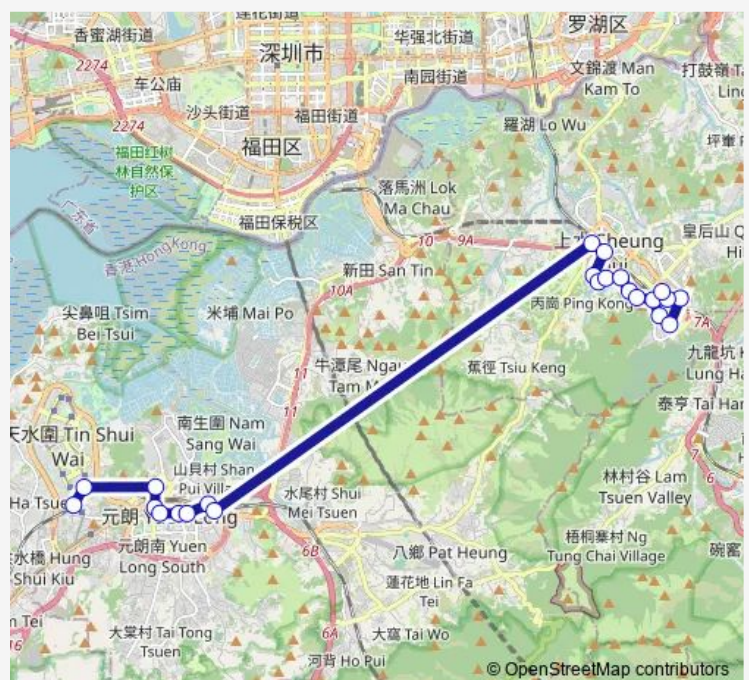

Route schedule

[Ctb] TIN Shui WAI Station[[Kmb] TIN Shui WAI Station  
BUS Terminus][Lrtfeeder] TIN Shui WAI Station — [Kmb]  
Cheung WAH BUS Terminus

Monday	07:10-18:30
Tuesday	07:10-18:30
Wednesday	07:10-18:30
Thursday	07:10-18:30
Friday	07:10-18:30
Saturday	—
Sunday	—

Route info

Direction: [Ctb] TIN Shui WAI Station[[Kmb] TIN Shui WAI  
Station BUS Terminus][Lrtfeeder] TIN Shui WAI Station

Stops: 23

Trip Duration: 1 hour 7 min

[Kmb+Ctb] Cheerful Park/<Br>Cheerful Park, PAK WO Road|[Kmb] Cheerful Park|[Lwb] Cheerful Park