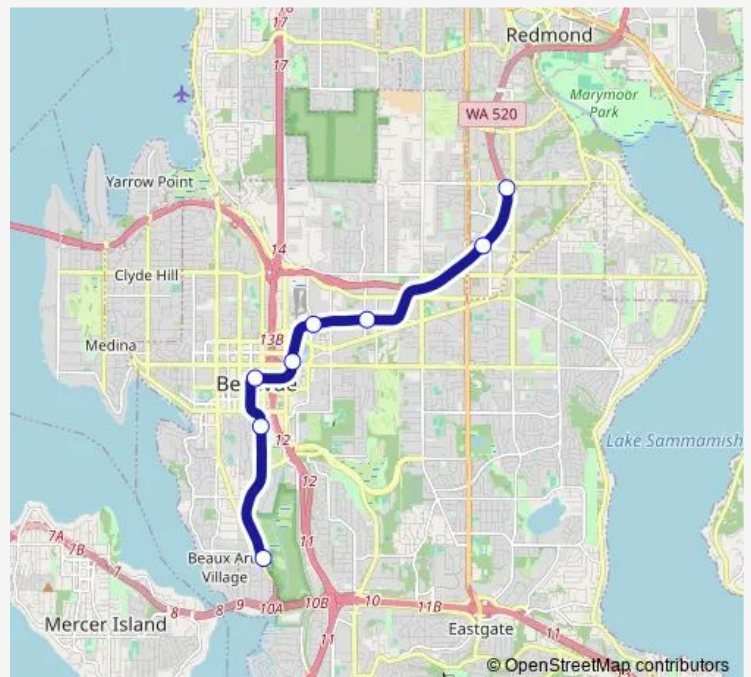

BelRed

Spring District

Wilburton

Bellevue Downtown

East Main

South Bellevue

Route schedule

Redmond Technology — South Bellevue

Monday 05:45-21:25

Tuesday 05:45-21:25

Wednesday 05:45-21:25

Thursday 05:45-21:25

Friday 05:45-21:25

Saturday 05:45-21:25

Sunday 05:45-21:25

Route info

Direction: Redmond Technology

Stops: 8

Trip Duration: 0 hour 20 min

Direction

Redmond Technology — South Bellevue

8 stops

[Open route schedule](#)

Redmond Technology

Overlake Village

BelRed

Spring District

Wilburton

Bellevue Downtown

East Main

South Bellevue

Route schedule