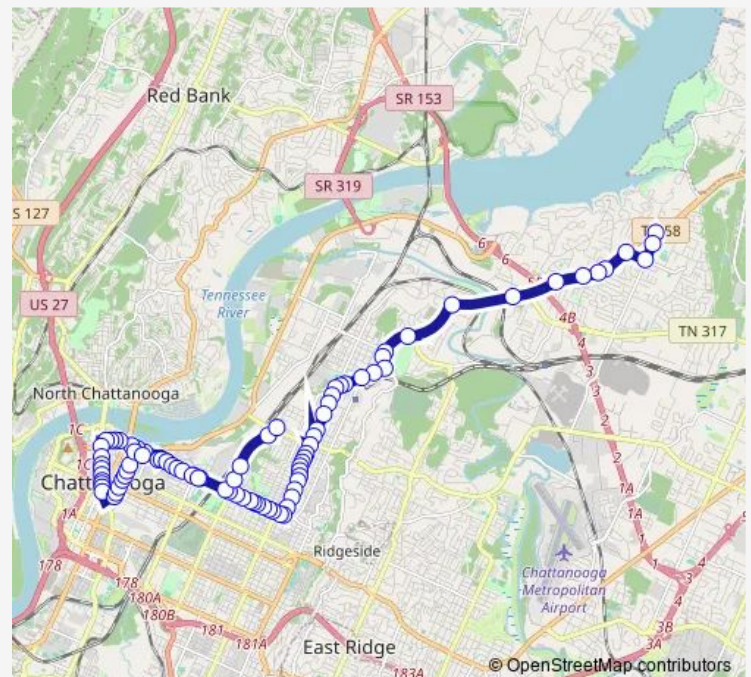

Bus 10c Campbell Street/Highway 58

[Go to website](#)

Direction

Sholar & Carta 0 — Highway 58 + Jersey Pike

86 stops

[Open route schedule](#)

Sholar & Carta 0

Holtzclaw & Wilson-1

Lindsay & 10th-1

Market & Houston1

Market + Warehouse Row

Route schedule

Sholar & Carta 0 — Highway 58 + Jersey Pike

Monday 04:46-18:25

Tuesday 04:46-18:25

Wednesday 04:46-18:25

Thursday 04:46-18:25

Friday 04:46-18:25

Saturday —

Sunday —

Route info

Direction: Sholar & Carta 0

Stops: 86

Trip Duration: 0 hour 49 min

Route info

Direction: Highway 58 & Jersay 1-0

Stops: 89

Trip Duration: 1 hour 10 min

Dodson Ave & Wilson St-1

Dodson Ave & Laura St-1

Dodson Ave & Cooley St-1

Dodson Ave & Portland St-1