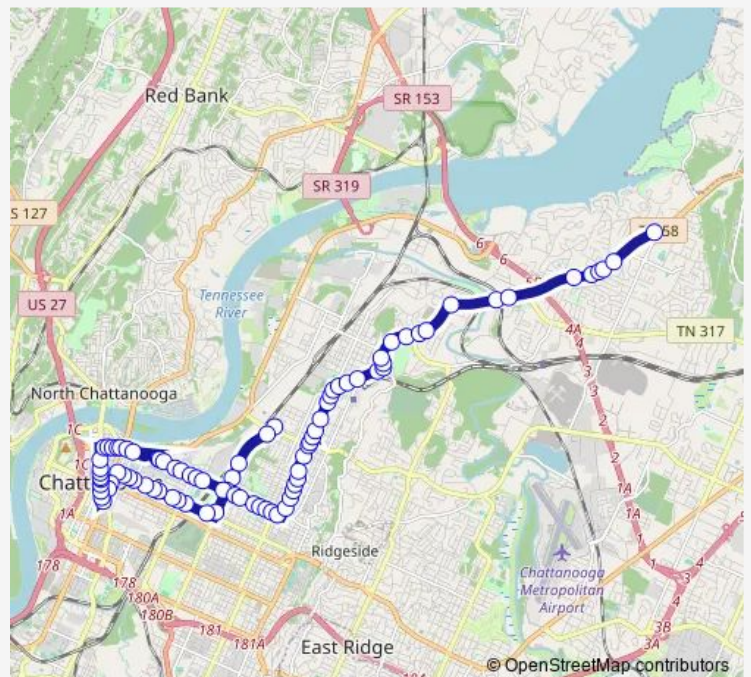

Jersey Pike + Oakwood

Highway 58 & Oakwood Dr -1-0

Highway 58 + Webb Road

Highway 58 & Trailwood

Highway 58 + OAK Hill Shelter

Highway 58 & Murray Hills Drive-1

Bonny Oaks & Access-1

Hixson Pike + Regions Bank

Glass & Dodson 0

Dodson & Hardy Elementary

Dodson & Bragg-1

**Route schedule**

Highway 58 & Jersay 1-0 — Sholar & Carta

Monday 05:40-19:05

Tuesday 05:40-19:05

Wednesday 05:40-19:05

Thursday 05:40-19:05

Friday 05:40-19:05

Saturday —

Sunday —

**Route info**

Direction: Highway 58 & Jersay 1-0

Stops: 89

Trip Duration: 1 hour 0 min

10C — Campbell Street/Highway 58

Dodson & Sherman-1

Dodson Ave & Ocoee St-1

Dodson Ave & Camden St-1

Dodson Ave & Wilcox Blvd-1

Dodson Ave & Wilson St-1

Dodson Ave & Laura St-1

Dodson Ave & Cooley St-1