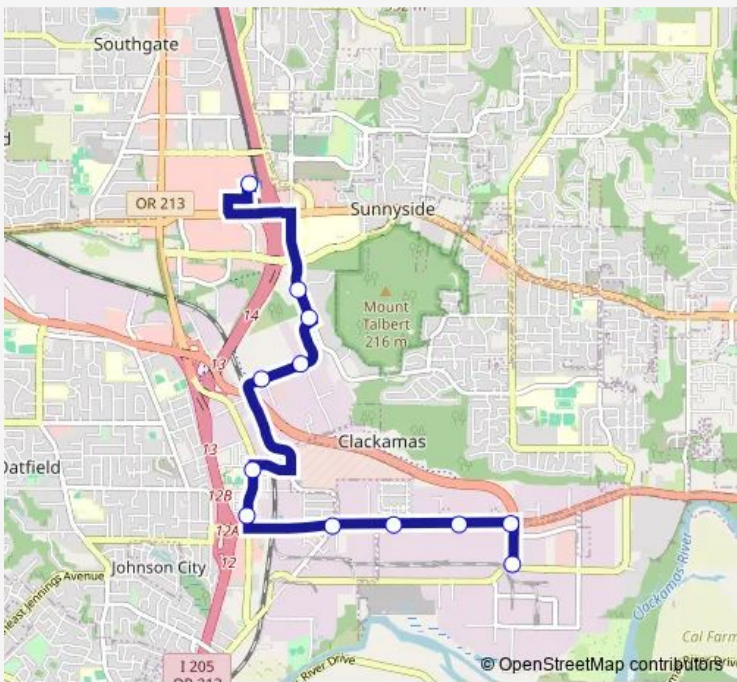

**Route schedule**  
 Clackamas Town Center Transit Center — SE 122nd Avenue and SE Jennifer Street

Monday	04:50-20:00
Tuesday	04:50-20:00
Wednesday	04:50-20:00
Thursday	04:50-20:00
Friday	04:50-20:00
Saturday	04:50-10:50
Sunday	04:50-10:50

**Route info**

Direction: Clackamas Town Center Transit Center

Stops: 12

Trip Duration: 0 hour 15 min

**Direction**

SE 122nd Avenue and SE Jennifer Street — Clackamas Town Center Transit Center

14 stops

[Open route schedule](#)

## Route schedule

SE 122nd Avenue and SE Jennifer Street — Clackamas Town Center Transit Center

Monday 05:05-20:15

Tuesday 05:05-20:15

Wednesday 05:05-20:15

Thursday 05:05-20:15

Friday 05:05-20:15

Saturday 05:05-11:05

## Route info

Direction: SE 122nd Avenue and SE Jennifer Street

Stops: 14

Trip Duration: 0 hour 18 min

Bus time schedules and route maps are available in an offline PDF at [busmaps.com](http://busmaps.com). Use the [busmaps.com](http://busmaps.com) website to see live bus times, train schedule or subway schedule, and step-by-step directions for all public transit in Oregon City