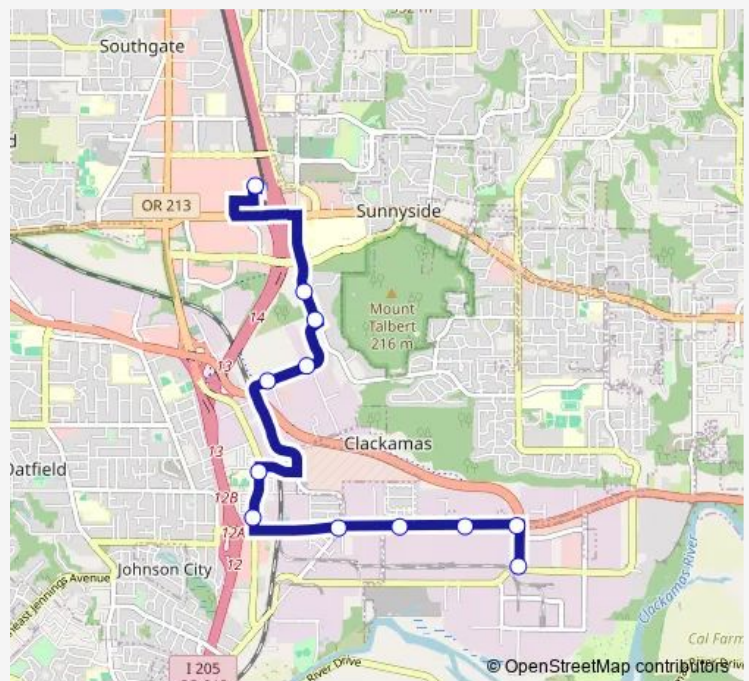

SE 97th & Talbert Dr

SE 97th & Lawnfield

SE Lawnfield Road and 98th Court (Southbound)

SE Lawnfield Road and SE Industrial Way

SE 82nd Dr & Tolbert

15900 Block SE 82nd Dr

SE Hwy 212 & Evelyn

10800 Block SE Highway 212

Hwy 212 & Fred Meyer Dc Entr

Highway 212 & SE 122nd Avenue

SE 122nd Avenue and SE Jennifer Street

Route schedule

Clackamas Town Center Transit Center — SE 122nd Avenue and SE Jennifer Street

Monday 04:50-20:00

Tuesday 04:50-20:00

Wednesday 04:50-20:00

Thursday 04:50-20:00

Friday 04:50-20:00

Saturday 04:50-10:50

Sunday 04:50-10:50

Route info

Direction: Clackamas Town Center Transit Center

Stops: 12

Trip Duration: 0 hour 15 min

Clackamas Industrial Area Shuttle

Direction

SE 122nd Avenue and SE Jennifer Street — Clackamas Town Center Transit Center

14 stops

[Open route schedule](#)

SE 122nd Avenue and SE Jennifer Street