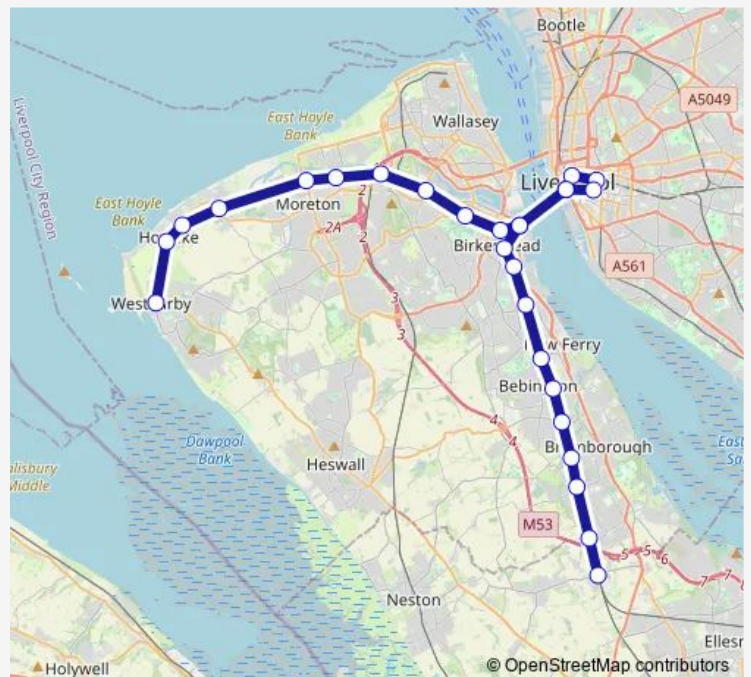

Rail Me:Hoo->Wki ME train service from HOO to Wki

[Go to website](#)

Direction

Hooton — West Kirby

27 stops

[Open route schedule](#)

- Hooton
- Eastham Rake
- Bromborough
- Bromborough Rake
- Spital
- Port Sunlight
- Bebington
- Rock Ferry
- Green Lane
- Birkenhead Central
- Birkenhead Hamilton Square
- Liverpool James Street
- Moorfields
- Liverpool Lime Street
- Liverpool Central
- Liverpool James Street
- Birkenhead Hamilton Square
- Conway Park
- Birkenhead Park
- Birkenhead North
- Bidston

Route schedule

Hooton — West Kirby

Monday	—
Tuesday	—
Wednesday	—
Thursday	—
Friday	—
Saturday	—
Sunday	07:40

Route info

Direction: Hooton

Stops: 27

Trip Duration: 1 hour 4 min

Me:Hoo->Wki — ME train service from HOO to Wki

Leasowe

Moreton (Merseyside)

Meols

Manor Road

Hoylake

West Kirby

Me:Hoo->Wki Rail time schedules and route maps are available in an offline PDF at busmaps.com. Use the busmaps.com website to see live bus times, train schedule or subway schedule, and step-by-step directions for all public transit in Liverpool