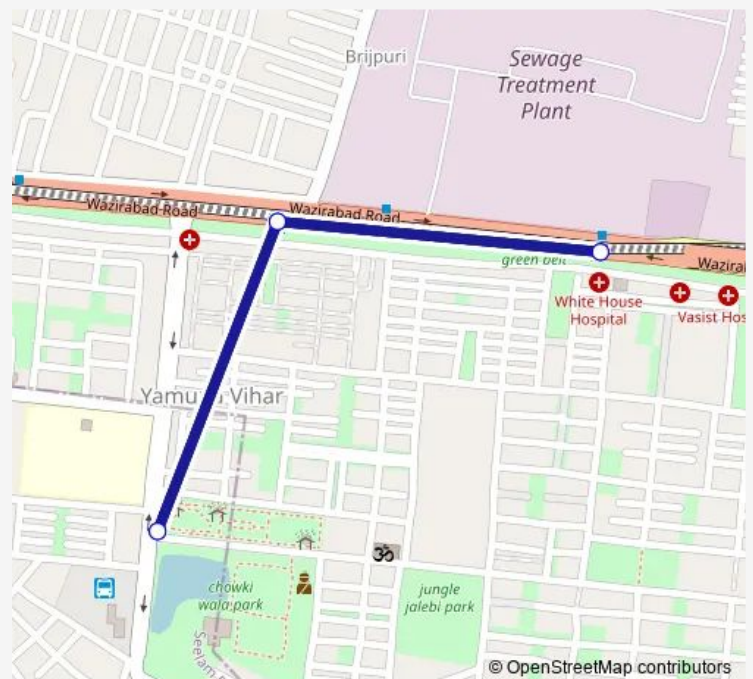

### Direction

C 4 Yamuna Vihar — Yamuna Vihar Cluster Depot

3 stops

[Open route schedule](#)

C 4 Yamuna Vihar

Yamuna Vihar Brijpuri

Yamuna Vihar Cluster Depot

### Route schedule

C 4 Yamuna Vihar — Yamuna Vihar Cluster Depot

Monday	12:32-23:50
Tuesday	12:32-23:50
Wednesday	12:32-23:50
Thursday	12:32-23:50
Friday	12:32-23:50
Saturday	12:32-23:50
Sunday	12:32-23:50

### Route info

Direction: C 4 Yamuna Vihar

Stops: 3

Trip Duration: 0 hour 3 min

■ 412stlup

412stlup Bus time schedules and route maps are available in an offline PDF at [busmaps.com](https://busmaps.com). Use the [busmaps.com](https://busmaps.com) website to see live bus times, train schedule or subway schedule, and step-by-step directions for all public transit in Delhi