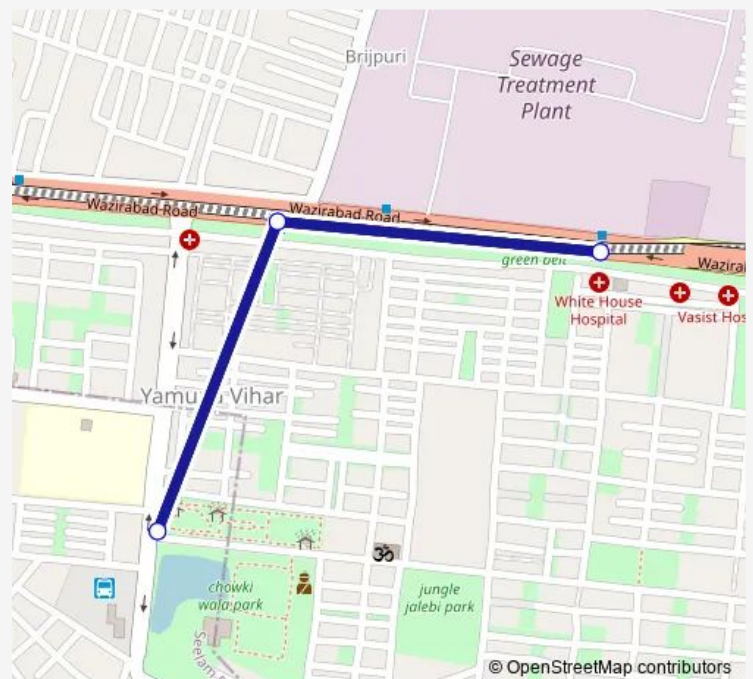

Bus 412stlup

[Go to website](#)

Direction

C 4 Yamuna Vihar — Yamuna Vihar Cluster Depot

3 stops

[Open route schedule](#)

C 4 Yamuna Vihar

Yamuna Vihar Brijpuri

Yamuna Vihar Cluster Depot

Route schedule

C 4 Yamuna Vihar — Yamuna Vihar Cluster Depot

Monday	12:32-23:50
Tuesday	12:32-23:50
Wednesday	12:32-23:50
Thursday	12:32-23:50
Friday	12:32-23:50
Saturday	12:32-23:50
Sunday	12:32-23:50

Route info

Direction: C 4 Yamuna Vihar

Stops: 3

Trip Duration: 0 hour 3 min

■ 412stlup

412stlup Bus time schedules and route maps are available in an offline PDF at busmaps.com. Use the busmaps.com website to see live bus times, train schedule or subway schedule, and step-by-step directions for all public transit in Delhi