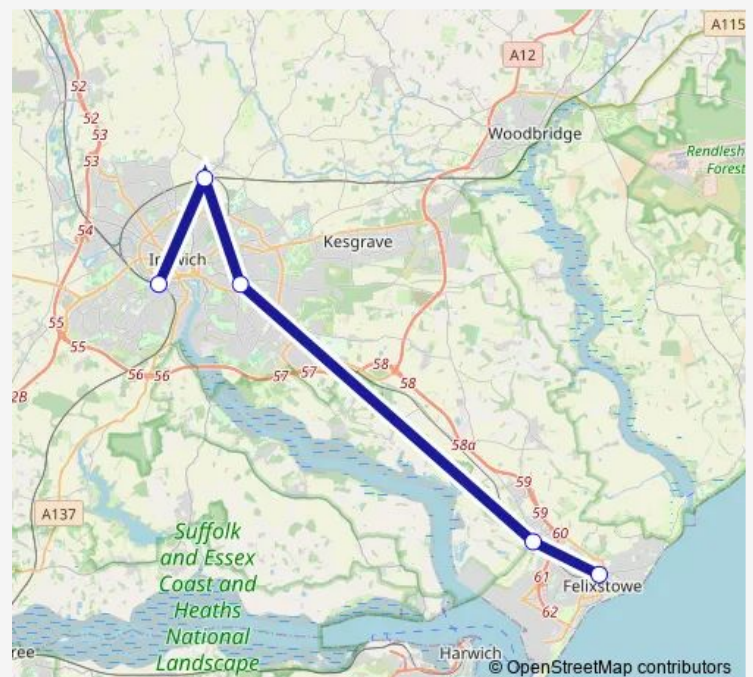

### Route schedule

Felixstowe — Ipswich

Monday 05:34-23:01

Tuesday 05:34-23:01

Wednesday 05:34-23:01

Thursday 05:34-23:01

Friday 05:34-23:01

Saturday 06:28-22:58

### Route info

Direction: Felixstowe

Stops: 5

Trip Duration: 0 hour 26 min

■ Le:Flx->Ips — LE train service from FLX to Ips

Le:Flx->Ips Rail time schedules and route maps are available in an offline PDF at [busmaps.com](https://busmaps.com). Use the [busmaps.com](https://busmaps.com) website to see live bus times, train schedule or subway schedule, and step-by-step directions for all public transit in Ipswich