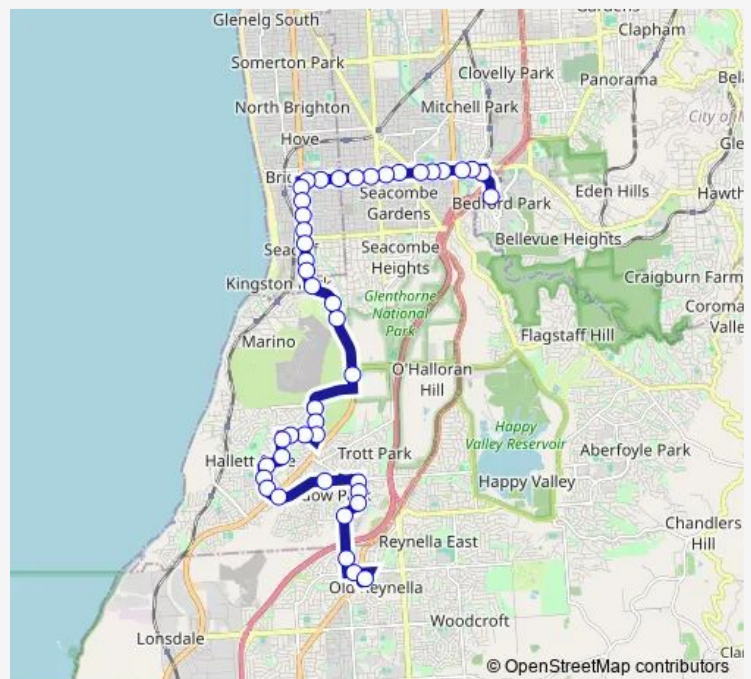

Zone A Hallett Cove Shopping Centre

Stop 51 Quailo Ave - West side

Stop 50 Quailo Ave - North side

Stop 49 Quailo Ave - West side

Stop 48 Quailo Ave - West side

Stop 47B Barramundi Dr - North side

Stop 47A Barramundi Dr - North side

Stop 47 Aroona Rd - West side

Stop 46A Aroona Rd - West side

Stop 46 Aroona Rd - West side

Stop 45 Lonsdale Rd - West side

**Route schedule**

Zone A Old Reynella Interchange — Zone A Flinders Medical Centre

Monday 17:22-21:36

Tuesday 17:22-21:36

Wednesday 17:22-21:36

Thursday 17:22-21:36

Friday 17:22-21:36

Saturday 18:31-21:31

Sunday 07:09-21:31

**Route info**

Direction: Zone A Old Reynella Interchange

Stops: 42

Trip Duration: 0 hour 37 min

Stop 44A Ocean Blvd - West side

Stop 44 Ocean Blvd - West side

Stop 43 Ocean Blvd - South West side

Stop 42 Brighton Rd - West side