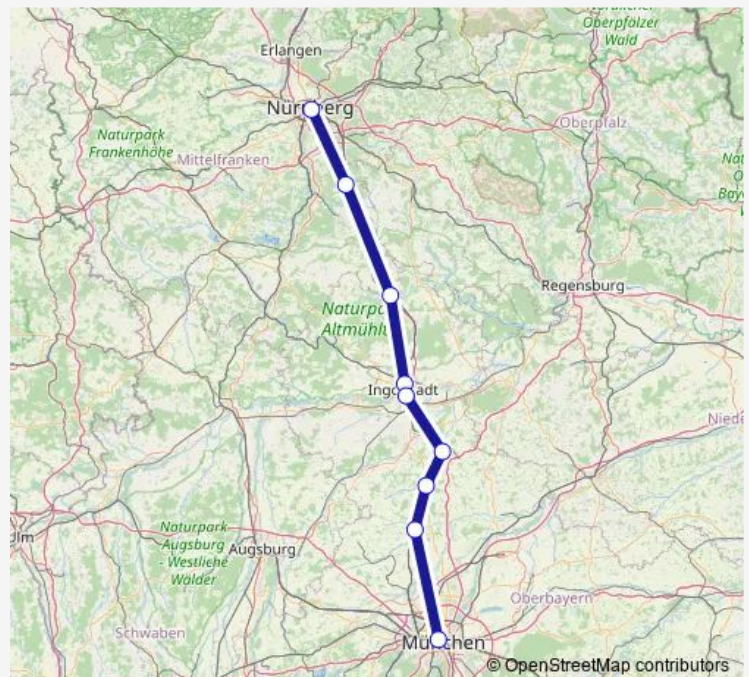

### Route info

Direction: Nürnberg Hbf

Stops: 9

Trip Duration: 1 hour 47 min

■ RE1

BusMaps