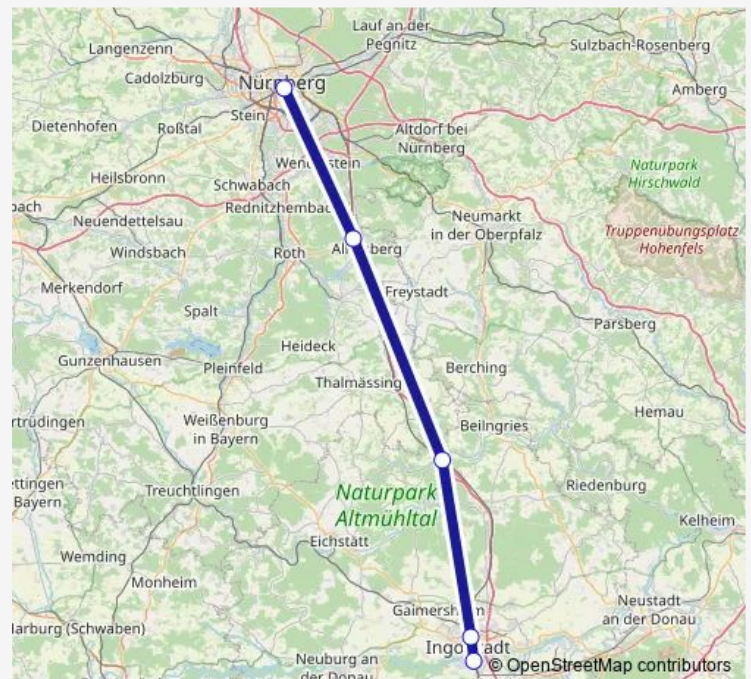

### Route info

Direction: Ingolstadt, Hauptbahnhof

Stops: 5

Trip Duration: 0 hour 47 min

■ Re1