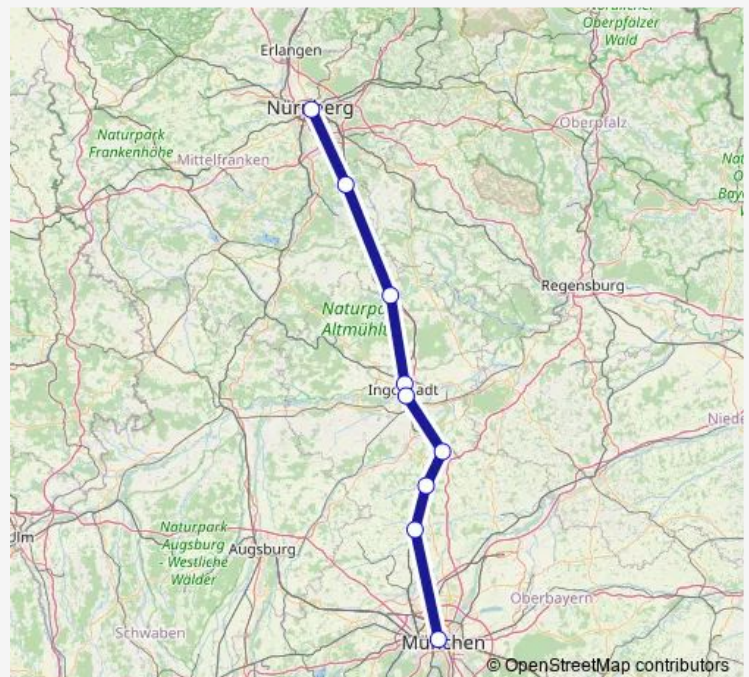

Monday 21:07

Tuesday 21:07

Wednesday 21:07

Thursday 21:07

Friday 21:07

Saturday 21:07

Sunday 21:07

Route info

Direction: Nürnberg Hbf

Stops: 9

Trip Duration: 1 hour 47 min

■ Re1

BusMaps

Direction

München Hbf — Ingolstadt Hbf

4 stops