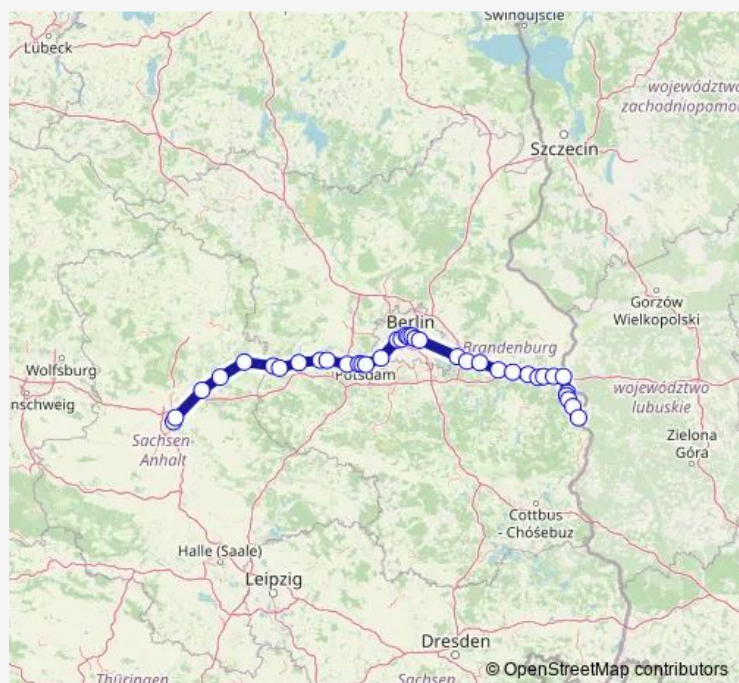

Frankfurt(Oder)

Route schedule

Berlin-Charlottenburg — Frankfurt(Oder)

Monday	—
Tuesday	—
Wednesday	—
Thursday	—
Friday	—
Saturday	04:23
Sunday	04:23

Route info

Direction: Berlin-Charlottenburg

Stops: 11

Trip Duration: 1 hour 16 min