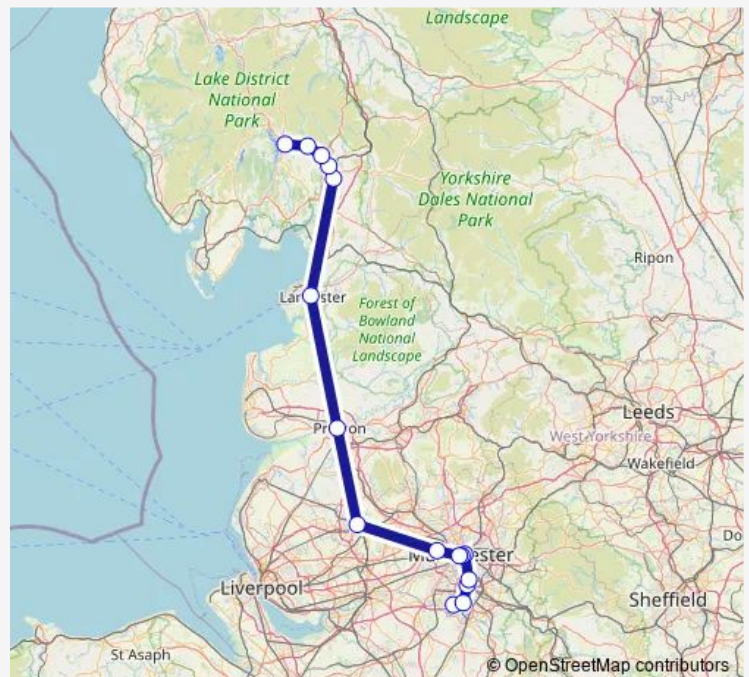

Lancaster

Oxenholme Lake District

Kendal

Burneside (Cumbria)

Staveley

Windermere

Route schedule

Manchester Airport — Windermere

Monday 16:26

Tuesday 16:26

Wednesday 16:26

Thursday 16:26

Friday 16:26

Saturday 16:29

Sunday —

Route info

Direction: Manchester Airport

Stops: 16

Trip Duration: 2 hour 12 min

■ Nt:Mia->Wdm — NT train service from MIA to Wdm

Direction

Manchester Airport — Windermere

16 stops

[Open route schedule](#)

Wigan North Western

Preston

Lancaster

Oxenholme Lake District

Kendal

Burneside (Cumbria)

Staveley

Windermere