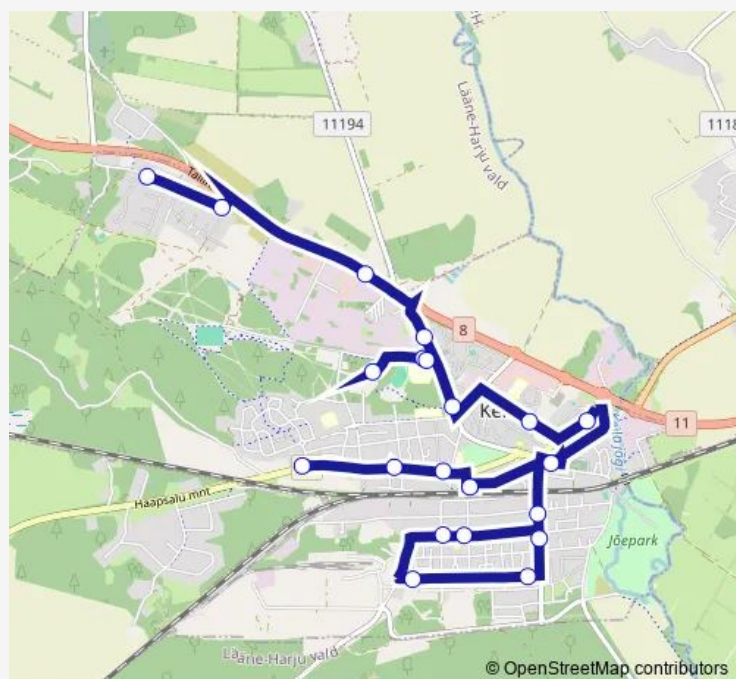

Sopsu-Tooma

Kruusa

Rõõmu kaubamaja

Route schedule

Rõõmu kaubamaja — Rõõmu kaubamaja

Monday	10:05
Tuesday	—
Wednesday	10:05
Thursday	—
Friday	10:05
Saturday	10:30
Sunday	—

Route info

Direction: Rõõmu kaubamaja

Stops: 21

Trip Duration: 0 hour 24 min

K11 — Rõõmu - Ülesõidu - Kirik - Luha - Kool - Haigla - Ülase

Direction

Ülase — Rõõmu kaubamaja

21 stops

[Open route schedule](#)

Ülase

Monday 11:55

Tuesday —

Wednesday 11:55

Thursday —

Friday 11:55

Saturday 11:45

Sunday —

Route info

Route info

Direction: Rõõmu kaubamaja

Stops: 24

Trip Duration: 0 hour 29 min

K11 Bus time schedules and route maps are available in an offline PDF at busmaps.com. Use the busmaps.com website to see live bus times, train schedule or subway schedule, and step-by-step directions for all public transit in Keila