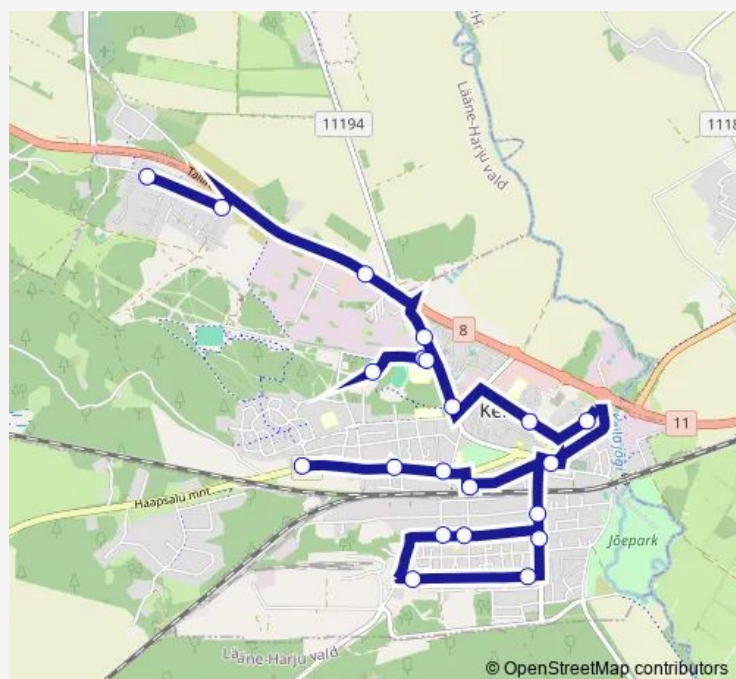

Sopsu-Tooma

Kruusa

Rõõmu kaubamaja

Route schedule

Rõõmu kaubamaja — Rõõmu kaubamaja

Monday	10:05
Tuesday	—
Wednesday	10:05
Thursday	—
Friday	10:05
Saturday	10:30
Sunday	—

Route info

Direction: Rõõmu kaubamaja

Stops: 21

Trip Duration: 0 hour 24 min

K11 — Rõõmu - Ülesõidu - Kirik - Luha - Kool - Haigla - Ülase

Direction

Ülase — Rõõmu kaubamaja

21 stops

[Open route schedule](#)

Ülase

Monday 11:55

Tuesday —

Wednesday 11:55

Thursday —

Friday 11:55

Saturday 11:45

Sunday —

Route info

Route info

Direction: Rõõmu kaubamaja

Stops: 24

Trip Duration: 0 hour 29 min

K11 Bus time schedules and route maps are available in an offline PDF at busmaps.com. Use the busmaps.com website to see live bus times, train schedule or subway schedule, and step-by-step directions for all public transit in Keila