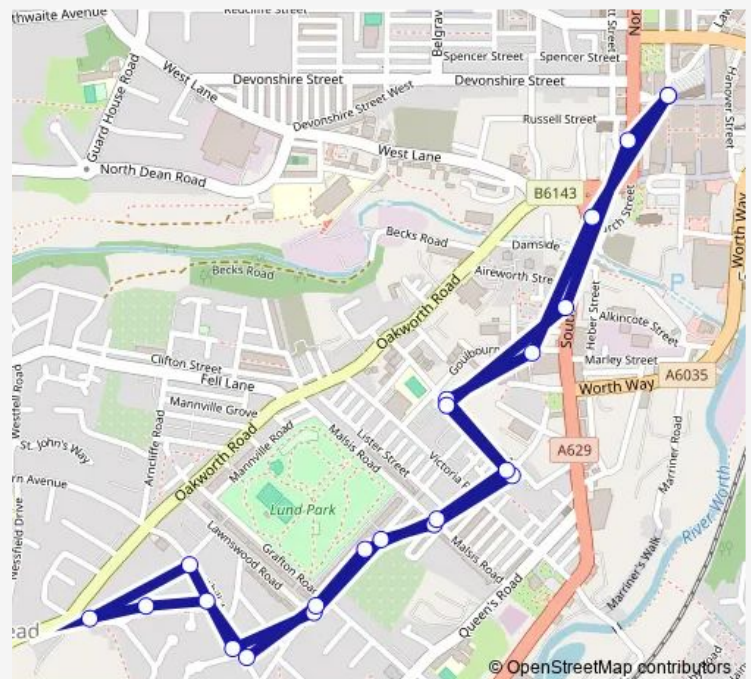

Bus K11 Keighley - Broomhill Circular

[Go to website](#)

Direction

Bus Station stand A — Bus Station stand A

22 stops

[Open route schedule](#)

Bus Station stand A

The Albert Hotel PH

Kensington Street Goulbourne St

Bridge Street Aireworth St

North Street

Route schedule

Bus Station stand A — Bus Station stand A

Monday 09:43-14:43

Tuesday 09:43-14:43

Wednesday 09:43-14:43

Thursday 09:43-14:43

Friday 09:43-14:43

Saturday 09:43-15:43

Sunday —

Route info

Direction: Bus Station stand A

Stops: 22

Trip Duration: 0 hour 20 min

■ K11 — Keighley - Broomhill Circular

K11 Bus time schedules and route maps are available in an offline PDF at busmaps.com. Use the busmaps.com website to see live bus times, train schedule or subway schedule, and step-by-step directions for all public transit in Keighley