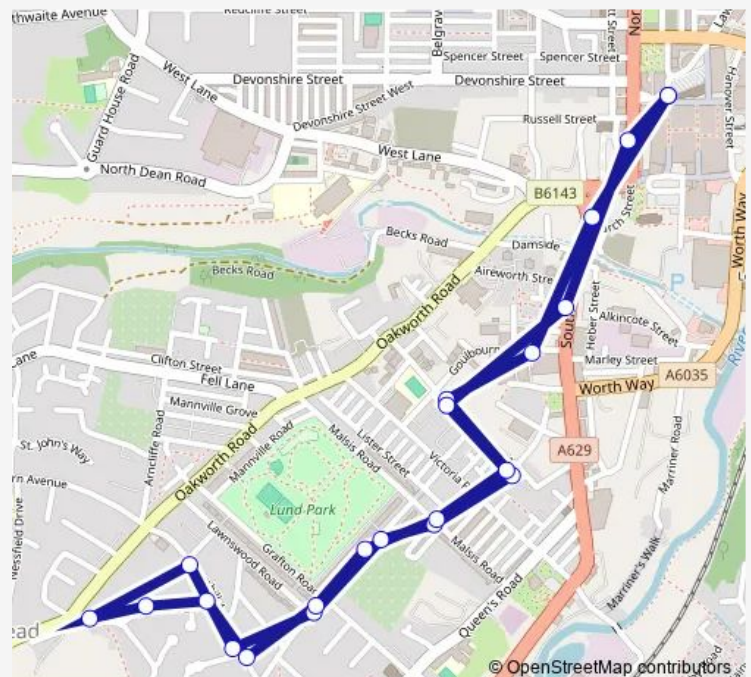

### Route schedule

Bus Station stand A — Bus Station stand A

Monday 09:43-14:43

Tuesday 09:43-14:43

Wednesday 09:43-14:43

Thursday 09:43-14:43

Friday 09:43-14:43

Saturday 09:43-15:43

### Route info

Direction: Bus Station stand A

Stops: 22

Trip Duration: 0 hour 20 min

■ K11 — Keighley - Broomhill Circular

BusMaps

K11 Bus time schedules and route maps are available in an offline PDF at [busmaps.com](https://busmaps.com). Use the [busmaps.com](https://busmaps.com) website to see live bus times, train schedule or subway schedule, and step-by-step directions for all public transit in Keighley