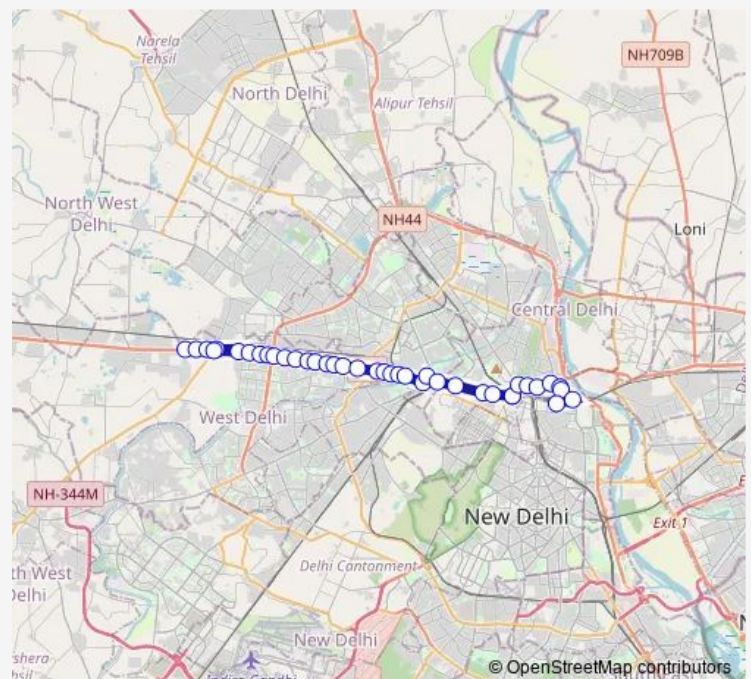

Thursday 22:40

Friday 22:40

Saturday 22:40

Sunday 22:40

Route info

Direction: Qamruddin Nagar Terminal

Stops: 39

Trip Duration: 1 hour 19 min

219down

Ram Pura

Ashok Park

Zakhira Flyover

Inderlok

Daya Basti

Sarai Rohila

Kishan Ganj Market