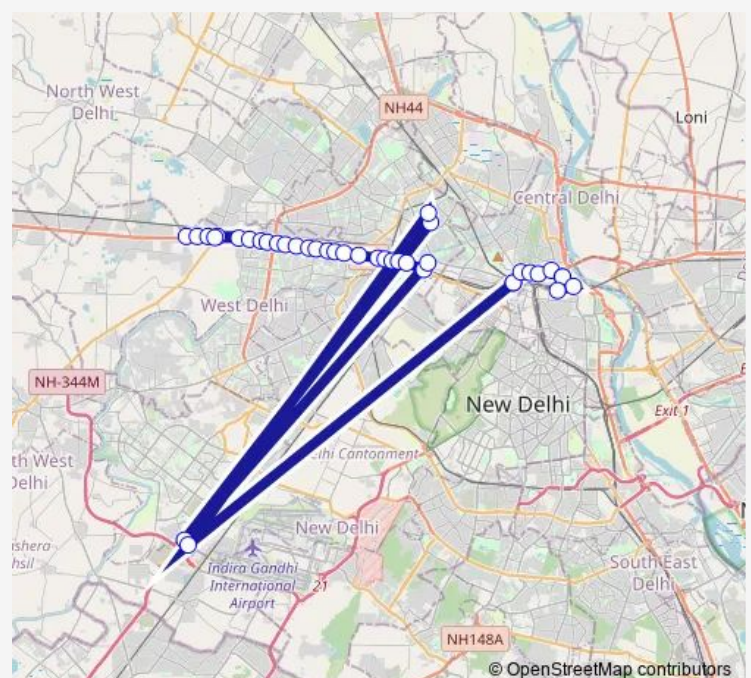

Thursday 05:30-07:30

Friday 05:30-07:30

Saturday 05:30-07:30

Sunday 05:30-07:30

Route info

Direction: Qamruddin Nagar Terminal

Stops: 39

Trip Duration: 5 hour 55 min

219down

BusMaps

Ram Pura

Ashok Park

Zakhira Flyover

Inderlok

Keshav Kunj Apartments

H Block Ashok Vihar