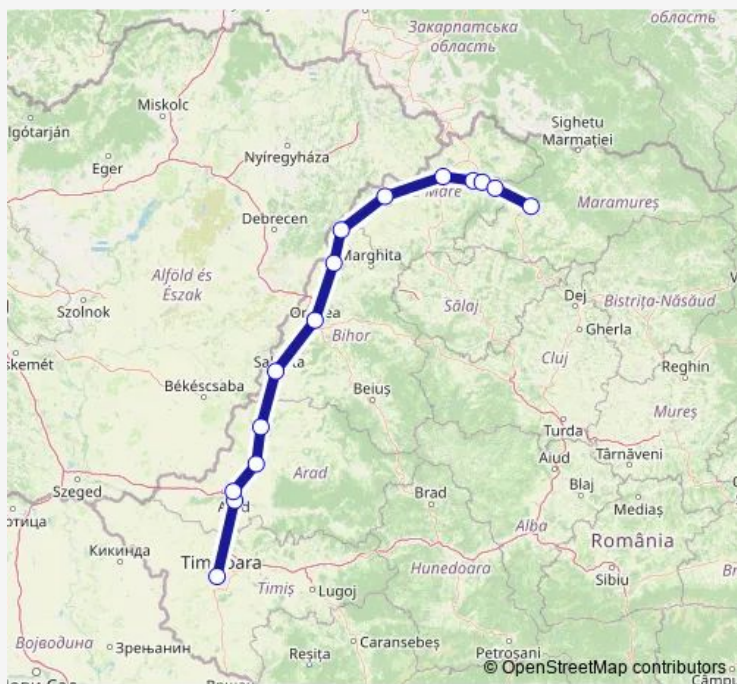

Rail IR: Timișoara Nord - Baia Mare IR: Timișoara Nord - Aradu Nou - Arad - Sântana - Chișineu Criș - Salonta - Oradea - Săcuieni Bihor - Valea lui Mihai - Carei - Satu Mare - Medieșu Aurit Hm. - Apa Hm. - Seini - Baia Mare

Sântana

Chișineu Criș

Salonta

Oradea

Săcuieni Bihor

Valea lui Mihai

Carei

Satu Mare

Medieșu Aurit Hm.

Apa Hm.

Seini

Baia Mare

Route schedule

Timișoara Nord — Baia Mare

Monday	15:43
Tuesday	—
Wednesday	—
Thursday	—
Friday	—
Saturday	15:43
Sunday	15:43

Route info

Direction: Timișoara Nord

Stops: 15

Trip Duration: 7 hour 35 min

IR: Timișoara Nord - Baia Mare Rail time schedules and route maps are available in an offline PDF at busmaps.com. Use the busmaps.com website to see live bus times, train schedule or subway schedule, and step-by-step directions for all public transit in Arad