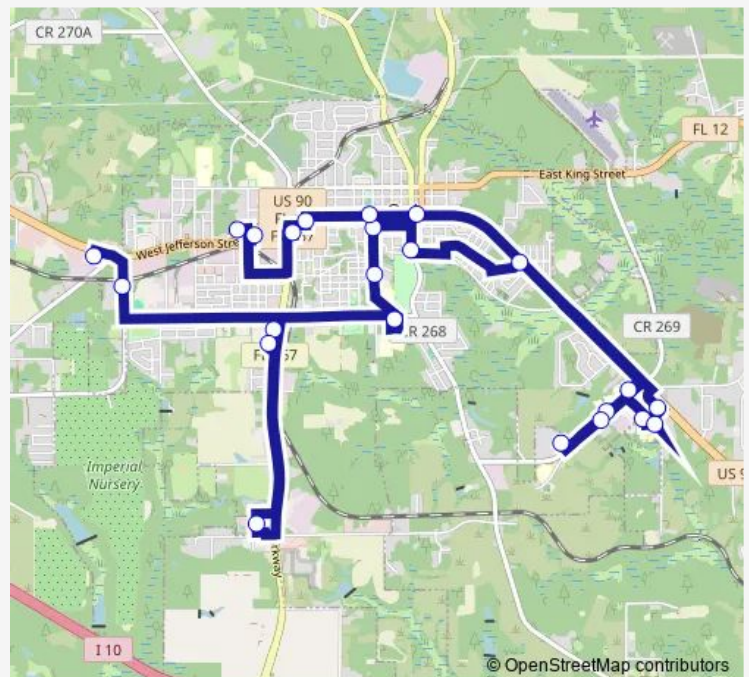

Bus Quincy Shuttle

[Go to website](#)

Direction
 Piggly Wiggly — Quincy Winn Dixie
 23 stops
[Open route schedule](#)

- Piggly Wiggly
- Parkview Gardens Apts.
- Gadsden Co. Public Library
- U.S. Post Office
- Walmart
- Gadsden Technical Institute
- Gadsden Arms Apts.
- Stewart St. & W. Crawford St.
- S. Adams St. & GFA Drive
- S. Malcolm & Jefferson St.
- Jessie Furlow Medical
- Riverchase Care Center
- Crossroad Academy
- Davita Dialysis
- Senior Citizens Center
- Gadsden County Health Dept.
- Gadsden Hospital
- Gadsden County Courthouse
- Quincy City Hall
- Quincy Family Dollar
- Career Source

Route schedule

Piggly Wiggly — Quincy Winn Dixie

Monday	07:30-13:30
Tuesday	07:30-13:30
Wednesday	07:30-13:30
Thursday	07:30-13:30
Friday	07:30-13:30
Saturday	—
Sunday	—

Route info

Direction: Piggly Wiggly

Stops: 23

Trip Duration: 0 hour 55 min

■ Quincy Shuttle

Goodwill

Quincy Winn Dixie

Bus time schedules and route maps are available in an offline PDF at busmaps.com. Use the busmaps.com website to see live bus times, train schedule or subway schedule, and step-by-step directions for all public transit in

The schedule is provided in the local timezone. Times with "(+1)" indicate departures on the next day.

PDF file created on 2025-01-16

2024 BusMaps.com - All Rights Reserved