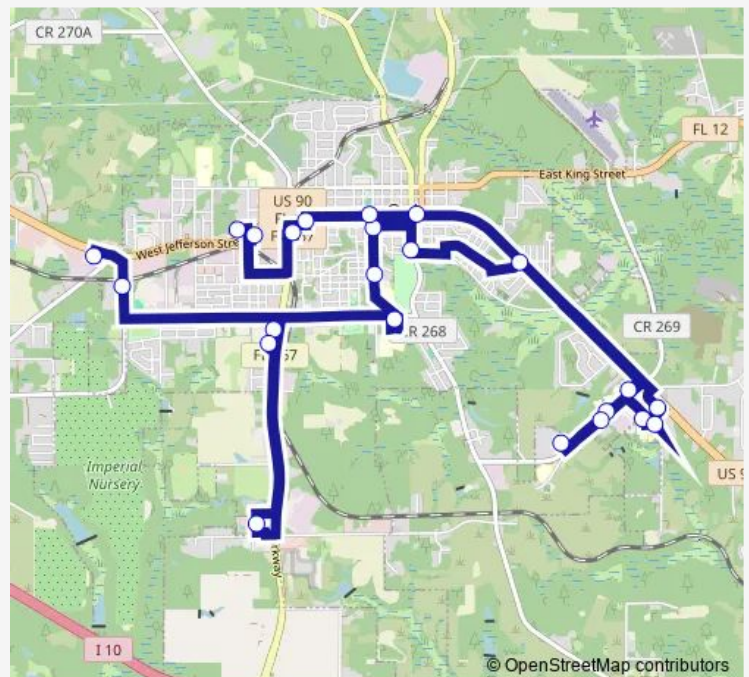

Bus Quincy Shuttle

[Go to website](#)

Direction
 Piggly Wiggly — Quincy Winn Dixie
 23 stops
[Open route schedule](#)

- Piggly Wiggly
- Parkview Gardens Apts.
- Gadsden Co. Public Library
- U.S. Post Office
- Walmart
- Gadsden Technical Institute
- Gadsden Arms Apts.
- Stewart St. & W. Crawford St.
- S. Adams St. & GFA Drive
- S. Malcolm & Jefferson St.
- Jessie Furlow Medical
- Riverchase Care Center
- Crossroad Academy
- Davita Dialysis
- Senior Citizens Center
- Gadsden County Health Dept.
- Gadsden Hospital
- Gadsden County Courthouse
- Quincy City Hall
- Quincy Family Dollar
- Career Source

Route schedule

Piggly Wiggly — Quincy Winn Dixie

Monday	07:30-13:30
Tuesday	07:30-13:30
Wednesday	07:30-13:30
Thursday	07:30-13:30
Friday	07:30-13:30
Saturday	—
Sunday	—

Route info

Direction: Piggly Wiggly

Stops: 23

Trip Duration: 0 hour 55 min

■ Quincy Shuttle

Goodwill

Quincy Winn Dixie

Bus time schedules and route maps are available in an offline PDF at busmaps.com. Use the busmaps.com website to see live bus times, train schedule or subway schedule, and step-by-step directions for all public transit in Quincy

The schedule is provided in the local timezone. Times with "(+1)" indicate departures on the next day.

PDF file created on 2025-02-26

2024 BusMaps.com - All Rights Reserved