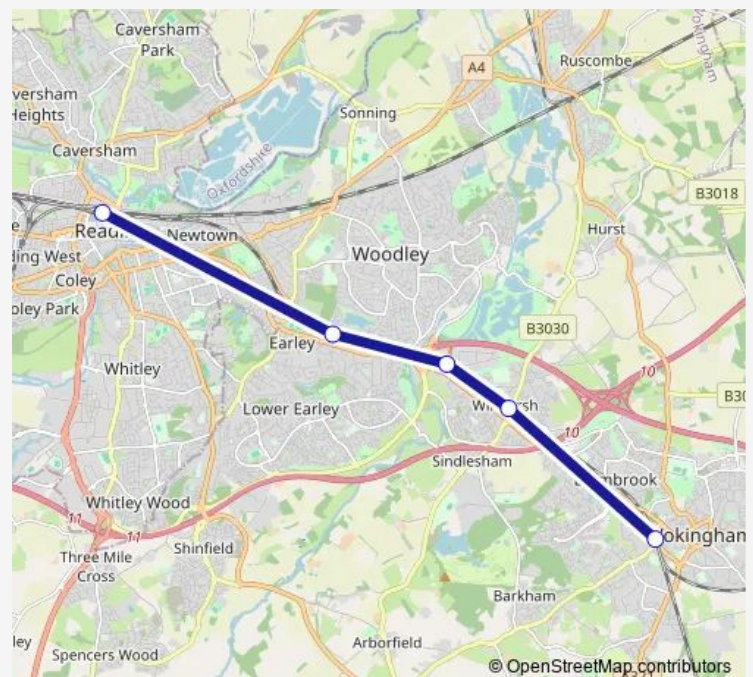

Rail Replacement Bus Service Sw:Rdg->Wkm SW replacement bus service from RDG to Wkm

[Go to website](#)

Direction

Reading — Wokingham

5 stops

[Open route schedule](#)

Reading

Earley

Winnersh Triangle

Winnersh

Wokingham

Route schedule

Reading — Wokingham

Monday —

Tuesday —

Wednesday —

Thursday —

Friday —

Saturday 05:14-23:52

Sunday 07:20-23:05

Route info

Direction: Reading

Stops: 5

Trip Duration: 0 hour 30 min