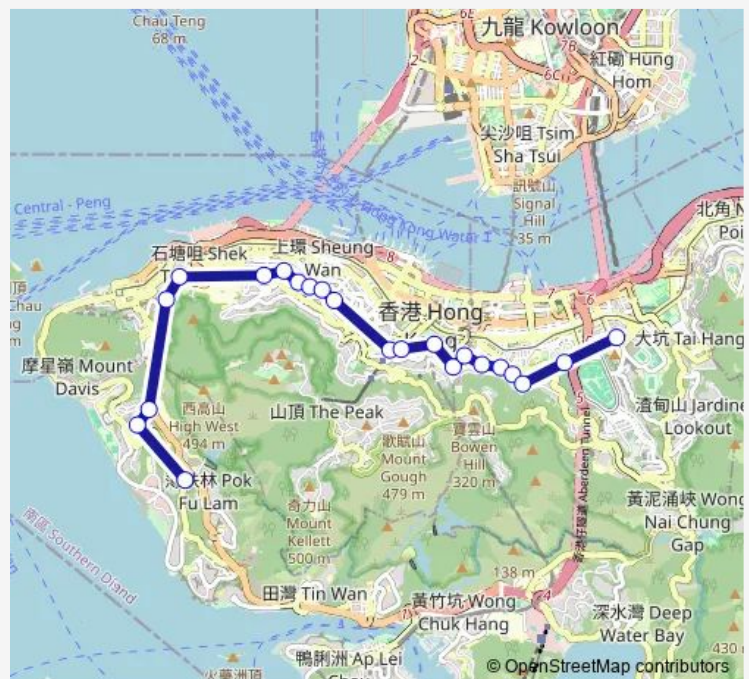

KENNEDY ROAD, NEAR HONG KONG PARK

### Route schedule

BAGUIO VILLA (UPPER) MINIBUS TERMINUS — SUN WUI ROAD, NEAR CAPITAL BUILDING

Monday	06:20-22:20
Tuesday	06:20-22:20
Wednesday	06:20-22:20
Thursday	06:20-22:20
Friday	06:20-22:20
Saturday	06:20-22:20
Sunday	07:00

### Route info

Direction: BAGUIO VILLA (UPPER) MINIBUS TERMINUS

Stops: 22

Trip Duration: 0 hour 20 min

■ 28S — Baguio Villa (Upper) - Causeway BAY (SUN WUI Road) (Short Working Service) **BusMaps**

KENNEDY ROAD, NEAR THE HONGKONG ELECTRIC CENTRE