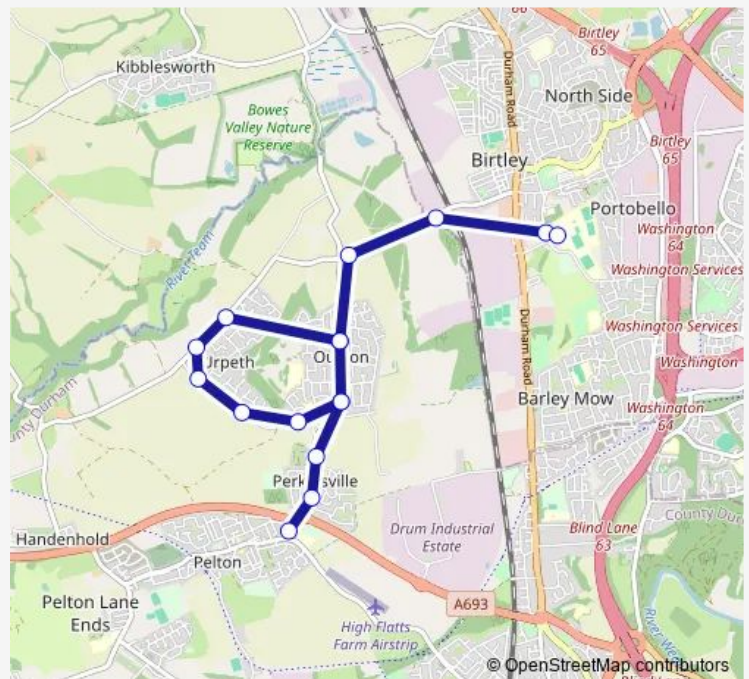

### Direction

Schools — Lord Lawson Of Beamish Academy

16 stops

[Open route schedule](#)

Schools

Bungalows

Institute Terrace

Red Lion

### Route schedule

Schools — Lord Lawson Of Beamish Academy

Monday 07:55

Tuesday 07:55

Wednesday 07:55

Thursday 07:55

Friday 07:55

Saturday —

### Route info

Direction: Schools

Stops: 16

Trip Duration: 0 hour 25 min

■ 28S — Pelton Schools - Lord Lawson of Beamish Academy

## Direction

Lord Lawson Of Beamish Academy — Schools

17 stops

[Open route schedule](#)

Lord Lawson Of Beamish Academy

Birtley Lane-Harras Bank

Station Lane-Brick Works

Crossroads