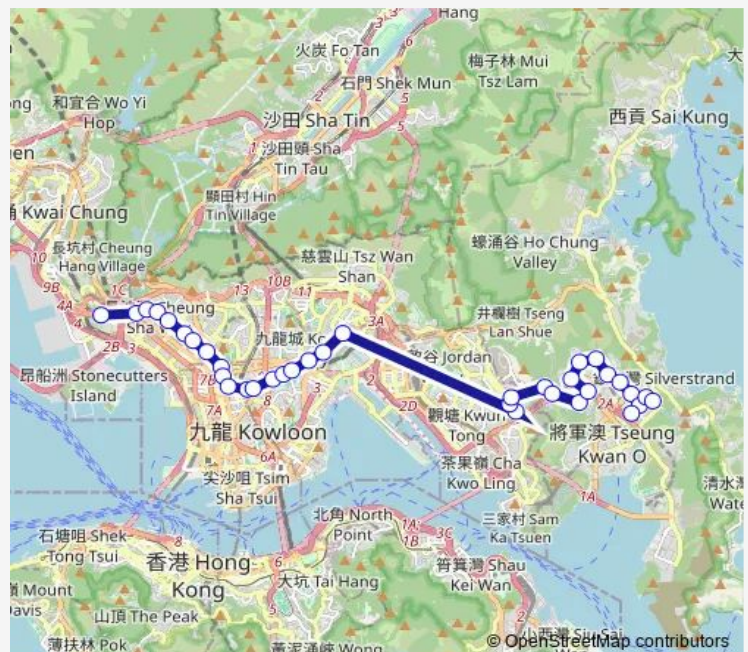

Wednesday 05:15-20:50

Thursday 05:15-20:50

Friday 05:15-20:50

Saturday 05:15-20:50

Sunday 05:15-20:50

Route info

Direction: [Ctb] Hang HAU (North), PO Ning Road[[Kmb] Hang HAU (North)(Tseung Kwan O Hospital)

Stops: 32

Trip Duration: 1 hour 9 min

[Ctb] MA YAU Tong Village, PO LAM Road[[Kmb+Ctb] MA YAU Tong Village/
Ma YAU Tong Village, PO LAM Road[[Kmb] MA YAU Tong Village

[Ctb] PO TAT Estate, PO LAM Road[[Kmb+Ctb] PO TAT Estate BBI/
Po TAT Estate, PO LAM Road[[Kmb] PO TAT Estate Bbi