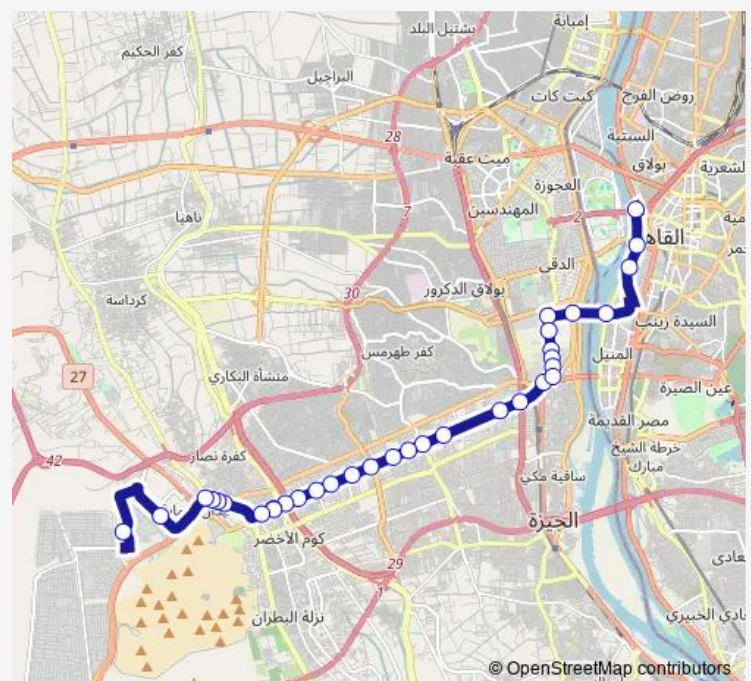

Bayt Al Karam Al Shamy (Haram St.)

Al Taawon (Haram St)

Al Areesh (Haram St.)

### Route schedule

Abd Al Moneim Riad — Al Shabab (Al Tagneed)

Monday 10:00

Tuesday 10:00

Wednesday 10:00

Thursday 10:00

Friday 10:00

Saturday 10:00

### Route info

Direction: Abd Al Moneim Riad

Stops: 33

Trip Duration: 1 hour 6 min

Al Mokhtabar (Haram St.)

Total (Haram Marioteya)

Haram & Marioteya

QNB Bank (Haram St)