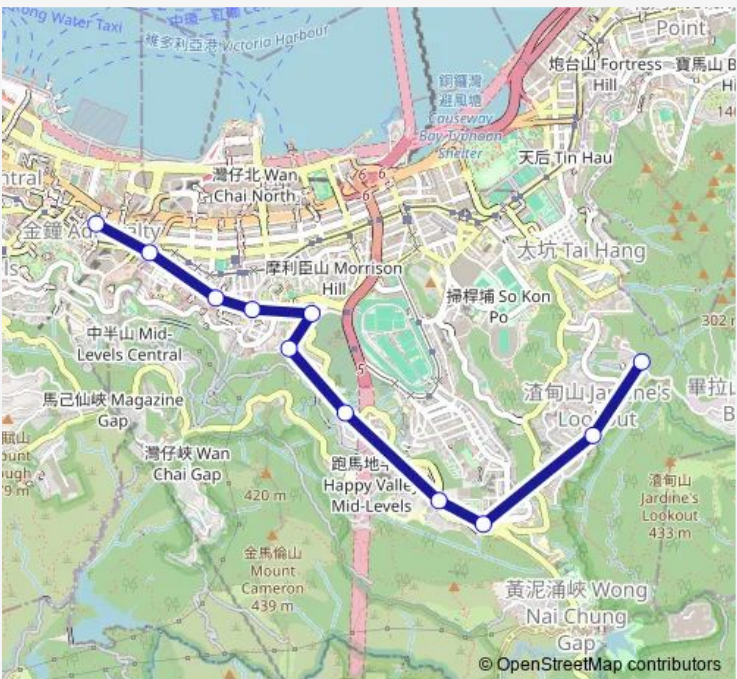

Route schedule

No.111 Mount Bulter Road, Opposite Block M — Drake Street, Near MTR Exit

Monday	07:00-18:30
Tuesday	07:00-18:30
Wednesday	07:00-18:30
Thursday	07:00-18:30
Friday	07:00-18:30
Saturday	07:00-18:30
Sunday	—

Route info

Direction: No.111 Mount Bulter Road, Opposite Block M

Stops: 9

Trip Duration: 0 hour 21 min

■ 24M — Mount Butler - Admiralty Station (Drake Street) ( Special Service (Omit Shiu FAI Terrace) **BusMaps**

Lockhart Road, West OF Luard Road|Lockhart Road Near Luard Road

Drake Street, Near MTR Exit

## Route info

Direction: Drake Street, Near MTR Exit

Stops: 10

Trip Duration: 0 hour 21 min