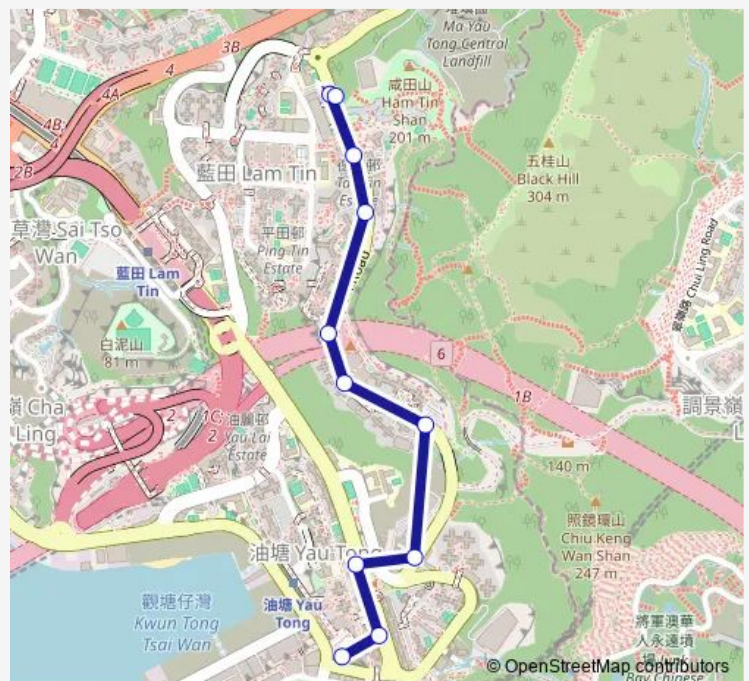

PIK WAN Road, Near TAK King House, TAK TIN Estate

PIK WAN Road, Near PIK WAN Road Sitting - OUT Area

### Route schedule

YAU Tong Public Transport Interchange — PIK WAN Road, Near PIK WAN Road Sitting - OUT Area

Monday	06:15
Tuesday	06:15
Wednesday	06:15
Thursday	06:15
Friday	06:15
Saturday	06:15
Sunday	06:15-23:55

### Route info

Direction: YAU Tong Public Transport Interchange

Stops: 11

Trip Duration: 0 hour 7 min

■ 24m — Hing TIN (PIK WAN Road) - YAU Tong Public Transport Interchange (Short Working Service)

## Direction

PIK WAN Road, Near PIK WAN Road Sitting - OUT Area  
— YAU Tong Public Transport Interchange

10 stops

[Open route schedule](#)

PIK WAN Road, Near PIK WAN Road Sitting - OUT Area

PIK WAN Road, Near TAK TIN CAR Park, TAK TIN Es-  
tate|Pik WAN Road, Near TAK TIN CAR Park, TAK TIN  
Estate