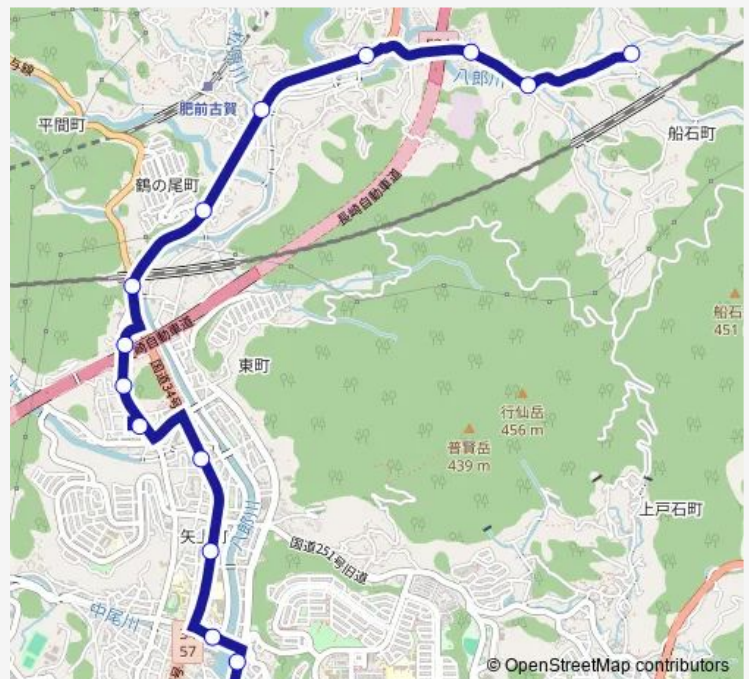

### Route schedule

イオン東長崎店下り — 古賀木場上り

Monday —

Tuesday —

Wednesday —

Thursday —

Friday —

Saturday 12:34-16:32

Sunday 12:34-16:34

### Route info

Direction: イオン東長崎店下り

Stops: 15

Trip Duration: 0 hour 20 min

古賀木場 Bus time schedules and route maps are available in an offline PDF at [busmaps.com](https://busmaps.com). Use the [busmaps.com](https://busmaps.com) website to see live bus times, train schedule or subway schedule, and step-by-step directions for all public transit in Nagasaki