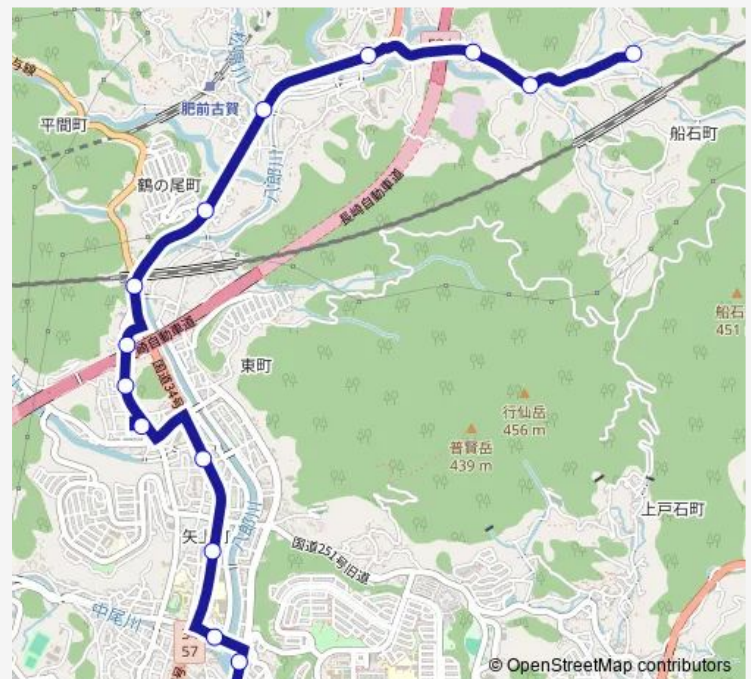

### Route schedule

イオン東長崎店下り — 古賀木場上り

Monday	12:34-16:34
Tuesday	12:34-16:34
Wednesday	12:34-16:34
Thursday	12:34-16:34
Friday	12:34-16:34
Saturday	12:34-16:32
Sunday	12:34-16:34

### Route info

Direction: イオン東長崎店下り

Stops: 15

Trip Duration: 0 hour 20 min

■ 古賀木場 — 古賀木場矢上・東長崎営業所

古賀木場 Bus time schedules and route maps are available in an offline PDF at [busmaps.com](https://busmaps.com). Use the [busmaps.com](https://busmaps.com) website to see live bus times, train schedule or subway schedule, and step-by-step directions for all public transit in Nagasaki