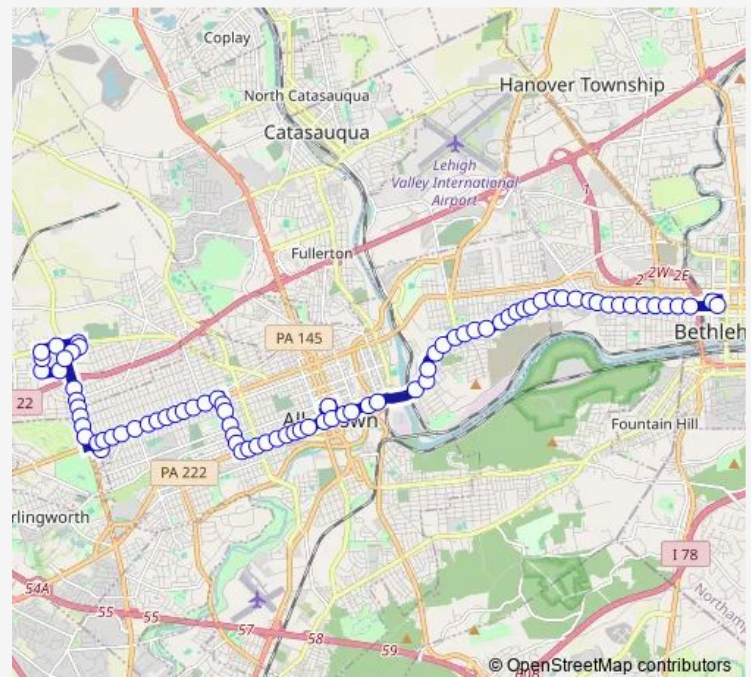

Hanover at Quebec Wb

Hanover at Plymouth Wb

Hanover at Maxwell Wb

Route schedule

BTC - Platform 1 — Winchester at Cedar Crest

Monday 06:05-22:05

Tuesday 06:05-22:05

Wednesday 06:05-22:05

Thursday 06:05-22:05

Friday 06:05-22:05

Saturday 06:05-22:05

Sunday 08:05-18:05

Route info

Direction: BTC - Platform 1

Stops: 70

Trip Duration: 0 hour 40 min

107 - Crest Plaza-Hanover Ave

Hanover at Kiowa Wb

Hanover at Jasper Wb

Hanover at Irving Wb

Hanover at Graham Wb

Hanover at Fenwick Wb

Hanover at Linden Sb

Hanover at Carlisle Wb

Hamilton at Albert Wb

Hamilton at 2nd Wb

Hamilton at American Parkway Wb

Hamilton at 4th

Linden at 5th

ATC - Platform B

Linden at 8th

Linden at 9th