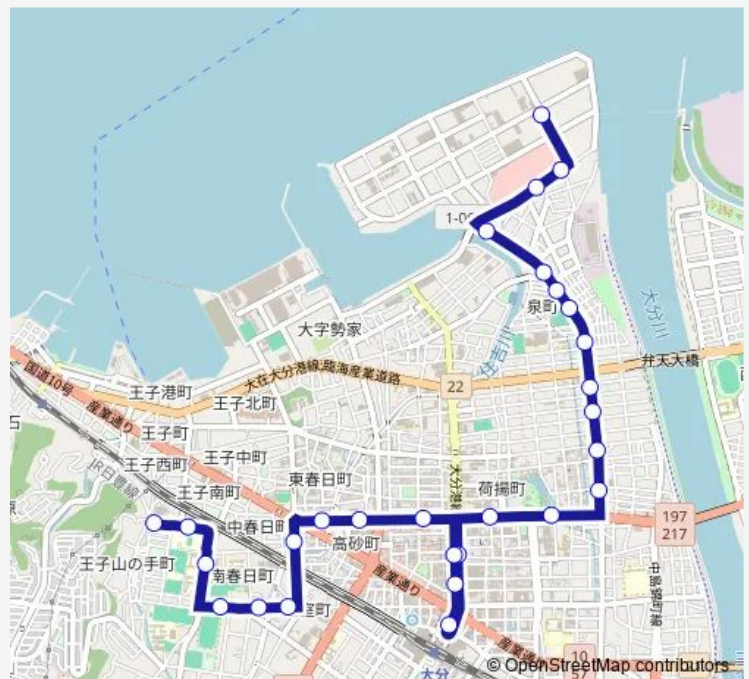

Thursday 07:25

Friday 07:25

Saturday —

Sunday —

Route info

Direction: 県立図書館前

Stops: 28

Trip Duration: 0 hour 36 min