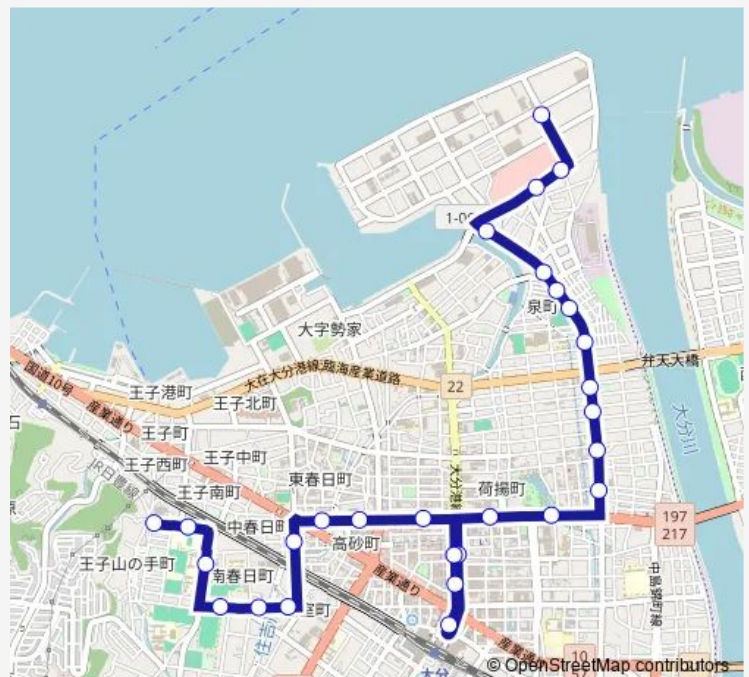

Bus Bp13 県立図書館線

[Go to website](#)

Direction

県立図書館前 — 5号地大交車庫

28 stops

[Open route schedule](#)

県立図書館前

附属特別支援学校前

附属中学校前

大分市営グランド前

南春日町

田室町

春日町

高砂町

オアシスひろば前

昭和通り

竹町大分銀行前

大分駅前

中央通り⑥

竹町大分銀行前

大分市役所前

県庁前

一条

三条

六条

八条

十条

Route schedule

県立図書館前 — 5号地大交車庫

Monday 07:25

Tuesday 07:25

Wednesday 07:25

Thursday 07:25

Friday 07:25

Saturday —

Sunday —

Route info

Direction: 県立図書館前

Stops: 28

Trip Duration: 0 hour 36 min

■ Bp13 — 県立図書館線

BusMaps