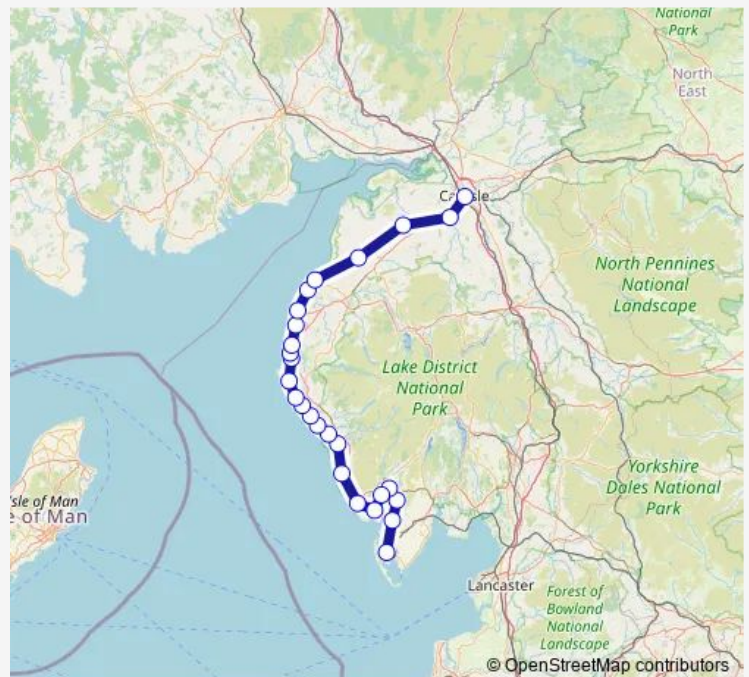

Thursday 05:58-19:12

Friday 05:58-19:12

Saturday 05:58-19:12

Sunday 12:18-15:58

Route info

Direction: Barrow-in-Furness

Stops: 26

Trip Duration: 2 hour 33 min

■ Nt:Bif->Car — NT train service from BIF to Car

Maryport

Aspatria

Wigton

Dalston (Cumbria)

Carlisle

Nt:Bif->Car Rail time schedules and route maps are available in an offline PDF at busmaps.com. Use the busmaps.com website to see live bus times, train schedule or subway schedule, and step-by-step directions for all public transit in Seascale