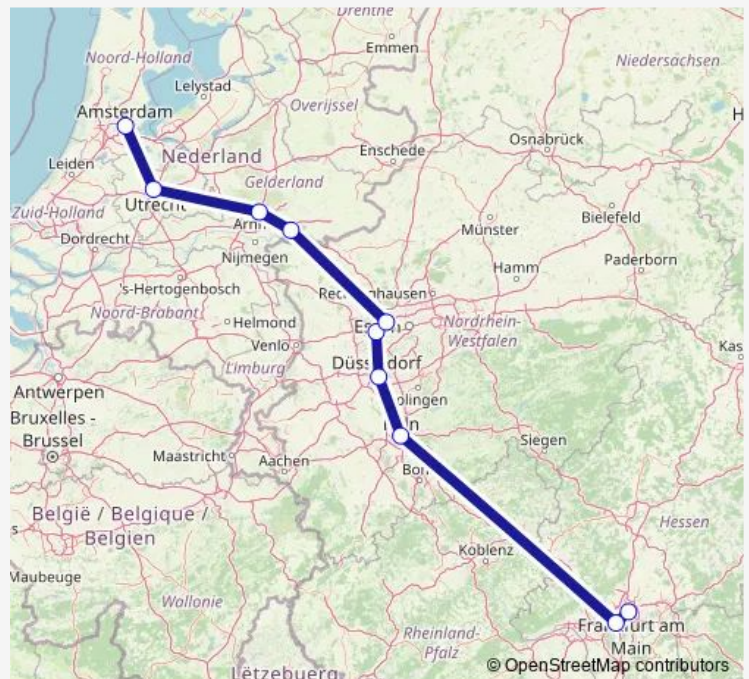

Rail ICE 220

[Go to website](#)

Direction

undefined — undefined

0 stops

[Open route schedule](#)

Route schedule

undefined — undefined

Monday 07:25-07:13

Tuesday 07:25-07:13

Wednesday 07:25-07:13

Thursday 07:25-07:13

Friday 07:25-07:13

Saturday 07:25-07:13

Sunday 06:26-07:13

Route info

Direction:

Stops: 0

Trip Duration: – min

ICE 220

Direction

undefined — undefined

0 stops

[Open route schedule](#)**Route schedule**

undefined — undefined

Monday	07:25
Tuesday	07:25
Wednesday	07:25
Thursday	07:25
Friday	07:25
Saturday	07:25
Sunday	07:25

Route info

Direction:

Stops: 0

Trip Duration: – min

ICE 220 Rail time schedules and route maps are available in an offline PDF at busmaps.com. Use the busmaps.com website to see live bus times, train schedule or subway schedule, and step-by-step directions for all public transit in Koeln