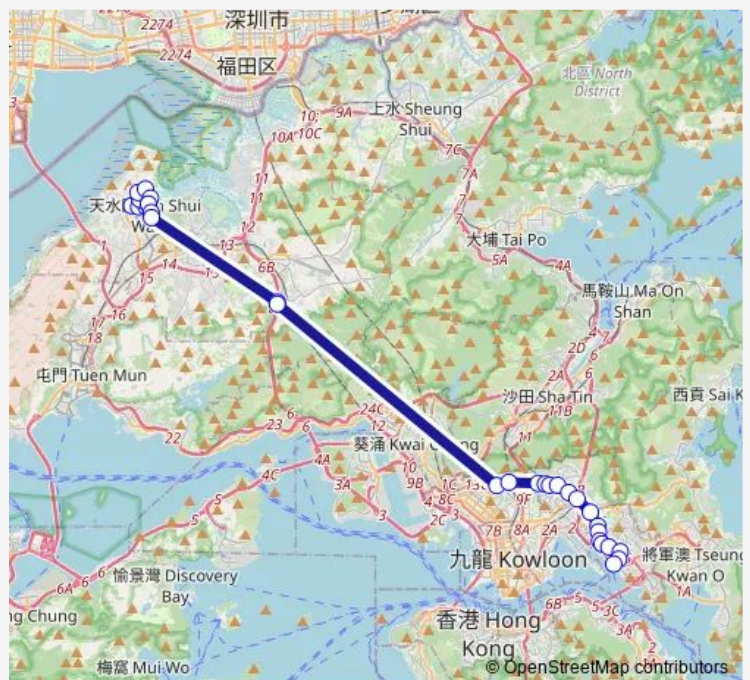

Route info

Direction: [Ctb] TIN YAN Estate[[Kmb] TIN YAN Estate BUS Terminus][Lrtfeeder] TIN YAN Estate BUS Terminus

Stops: 30

Trip Duration: 1 hour 28 min

69C — TIN YAN Estate - Kwun Tong Ferry

[Ctb] TAI LAM Tunnel Toll Plaza[[Kmb] TAI LAM Tunnel Bbi][Lwb] TAI LAM Tunnel Bbi