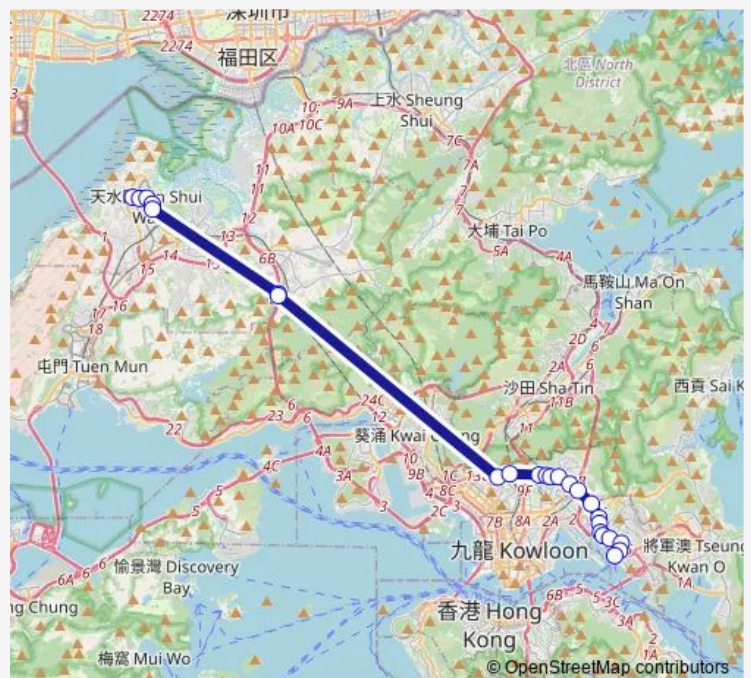

[Kmb] SZE MEI Street, SAN PO Kong

**Route schedule**

[Ctb] TIN YAN Estate[[Kmb] TIN YAN Estate BUS Terminus][Lrffeeder] TIN YAN Estate BUS Terminus — [Kmb] Kwun Tong Ferry

Monday	07:10
Tuesday	07:10
Wednesday	07:10
Thursday	07:10
Friday	07:10
Saturday	—
Sunday	—

**Route info**

Direction: [Ctb] TIN YAN Estate[[Kmb] TIN YAN Estate BUS Terminus][Lrffeeder] TIN YAN Estate BUS Terminus

Stops: 24

Trip Duration: 1 hour 17 min

[Kmb+Ctb] Choi Hung BBI - PIK HOI House/<Br>Pik HOI House Choi Hung Estate, Choi Hung Access Road[[Kmb] Choi Hung BBI - PIK HOI House