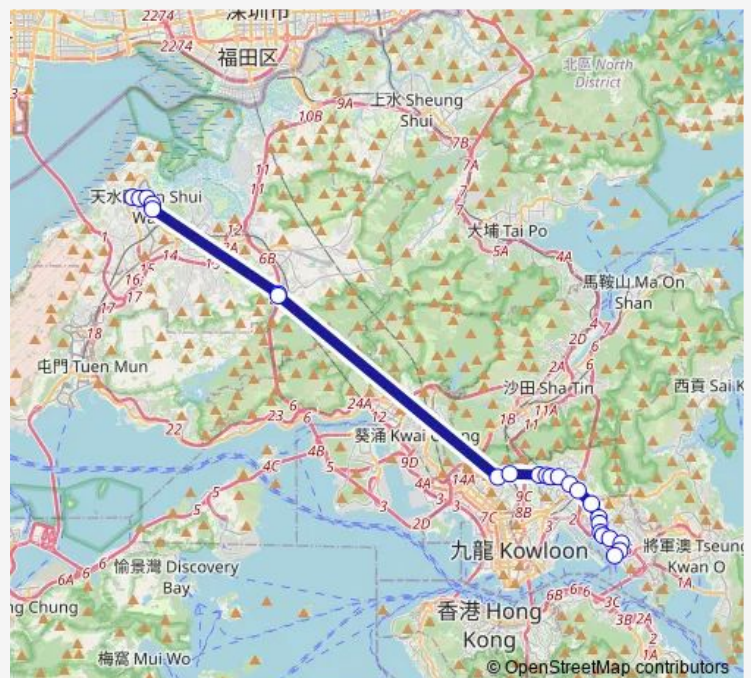

[Kmb] SZE MEI Street, SAN PO Kong

Route schedule

[Ctb] TIN YAN Estate[[Kmb] TIN YAN Estate BUS Terminus][Lrffeeder] TIN YAN Estate BUS Terminus — [Kmb] Kwun Tong Ferry

Monday	07:10
Tuesday	07:10
Wednesday	07:10
Thursday	07:10
Friday	07:10
Saturday	—
Sunday	—

Route info

Direction: [Ctb] TIN YAN Estate[[Kmb] TIN YAN Estate BUS Terminus][Lrffeeder] TIN YAN Estate BUS Terminus

Stops: 24

Trip Duration: 1 hour 12 min

[Kmb+Ctb] Choi Hung BBI - PIK HOI House/
Pik HOI House Choi Hung Estate, Choi Hung Access Road[[Kmb] Choi Hung BBI - PIK HOI House