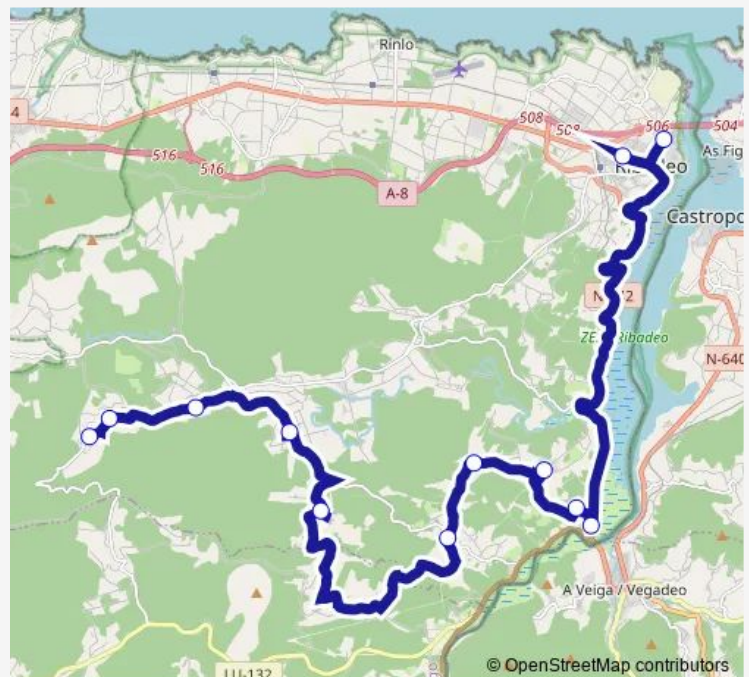

Friday 14:28

Saturday —

Sunday —

Route info

Direction: Ribadeo E.A.

Stops: 12

Trip Duration: 0 hour 48 min

XG633016 — Ribadeo E.A.-Arante - Teleclub

Direction

Arante - Teleclub — Ribadeo E.A.

12 stops

[Open route schedule](#)

Arante - Teleclub

Arante cantina II

Vilamariz

CEDOFEITA-IGREXA

Sunday —

Route info

Direction: Arante - Teleclub

Stops: 12

Trip Duration: 0 hour 54 min

XG633016 Bus time schedules and route maps are available in an offline PDF at busmaps.com. Use the busmaps.com website to see live bus times, train schedule or subway schedule, and step-by-step directions for all public transit in Vegadeo