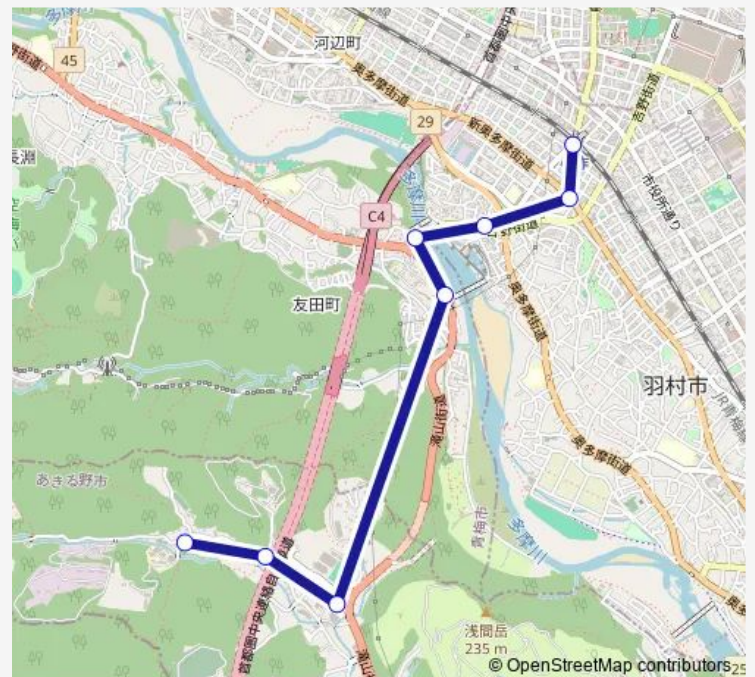

### Route schedule

菅生高校 — 小作駅西口

Monday 06:53-20:20

Tuesday 07:21-20:20

Wednesday 06:53-20:20

Thursday 06:53-20:20

Friday 07:21-20:20

Saturday 06:53-20:13

Sunday 06:53-20:13

### Route info

Direction: 菅生高校

Stops: 8

Trip Duration: 0 hour 14 min

## Route info

Direction: 小作駅西口

Stops: 8

Trip Duration: 0 hour 14 min

小13 Bus time schedules and route maps are available in an offline PDF at [busmaps.com](https://busmaps.com). Use the [busmaps.com](https://busmaps.com) website to see live bus times, train schedule or subway schedule, and step-by-step directions for all public transit in Hamura