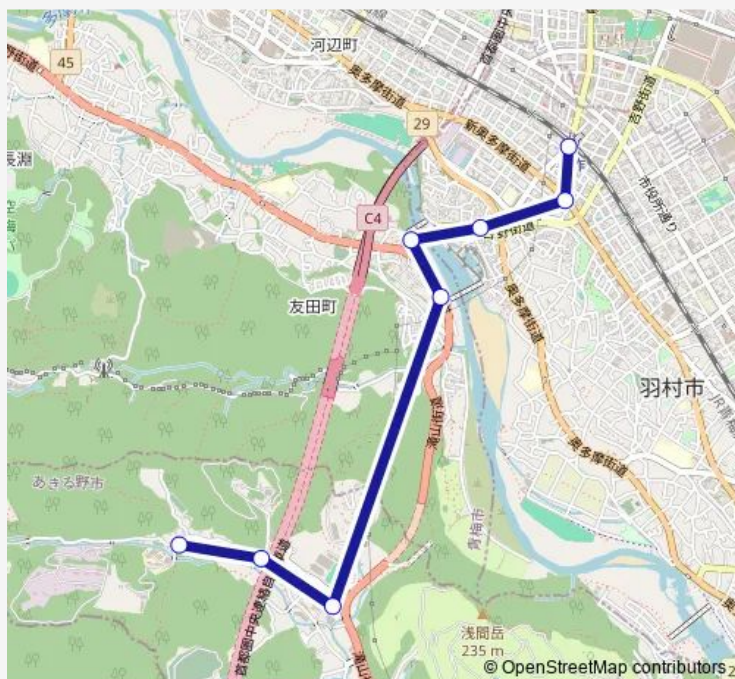

Wednesday 06:53-20:20

Thursday 06:53-20:20

Friday 07:21-20:20

Saturday 06:53-20:13

Sunday 06:53-20:13

Route info

Direction: 菅生高校

Stops: 8

Trip Duration: 0 hour 14 min

Direction

小作駅西口 — 菅生高校

8 stops

[Open route schedule](#)

小作駅西口

小作坂上

小作坂下

Route info

Direction: 小作駅西口

Stops: 8

Trip Duration: 0 hour 12 min

小13 Bus time schedules and route maps are available in an offline PDF at busmaps.com. Use the busmaps.com website to see live bus times, train schedule or subway schedule, and step-by-step directions for all public transit in Hamura