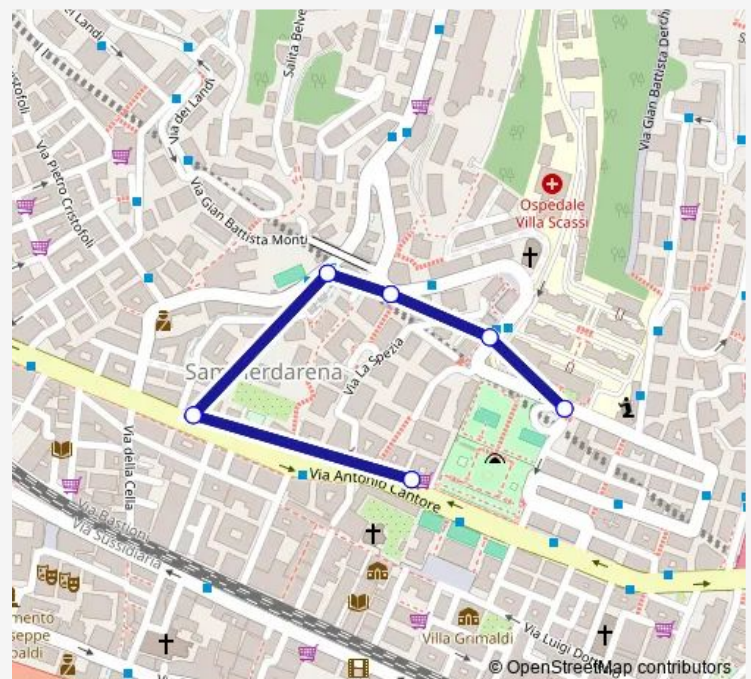

Bus HS Linea sostitutiva ascensore Villa Scassi[Go to website](#)**Direction**

Cantore 5/Villa Scassi — Scassi/Ospedale

6 stops

[Open route schedule](#)

Cantore 5/Villa Scassi

Cantore 6/Ronco

Martinetti 1/Monti

Magellano 1/Scalinata

Magellano 2/SAN Barborino

Scassi/Ospedale

Route schedule

Cantore 5/Villa Scassi — Scassi/Ospedale

Monday 06:35-20:00

Tuesday 06:35-20:00

Wednesday 06:35-20:00

Thursday 06:35-20:00

Friday 06:35-20:00

Saturday 06:35-20:00

Sunday 07:35-20:00

Route info

Direction: Cantore 5/Villa Scassi

Stops: 6

Trip Duration: 0 hour 5 min

■ HS — Linea sostitutiva ascensore Villa Scassi

Direction

Scassi/Ospedale — Cantore 5/Villa Scassi

4 stops

[Open route schedule](#)

Scassi/Ospedale

Balbi Piovera/Beccaria

Cantore 4/Pittaluga