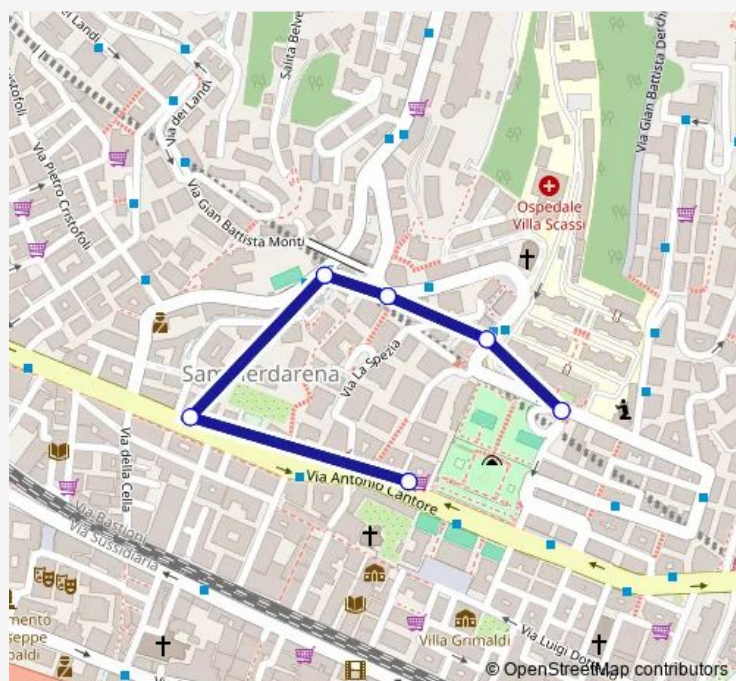

### Direction

Cantore 5/Villa Scassi — Scassi/Ospedale

6 stops

[Open route schedule](#)

Cantore 5/Villa Scassi

Cantore 6/Ronco

Martinetti 1/Monti

Magellano 1/Scalinata

Magellano 2/SAN Barborino

Scassi/Ospedale

### Route schedule

Cantore 5/Villa Scassi — Scassi/Ospedale

Monday 06:35-20:00

Tuesday 06:35-20:00

Wednesday 06:35-20:00

Thursday 06:35-20:00

Friday 06:35-20:00

Saturday 06:35-20:00

### Route info

Direction: Cantore 5/Villa Scassi

Stops: 6

Trip Duration: 0 hour 5 min

■ Hs — Linea sostitutiva ascensore Villa Scassi