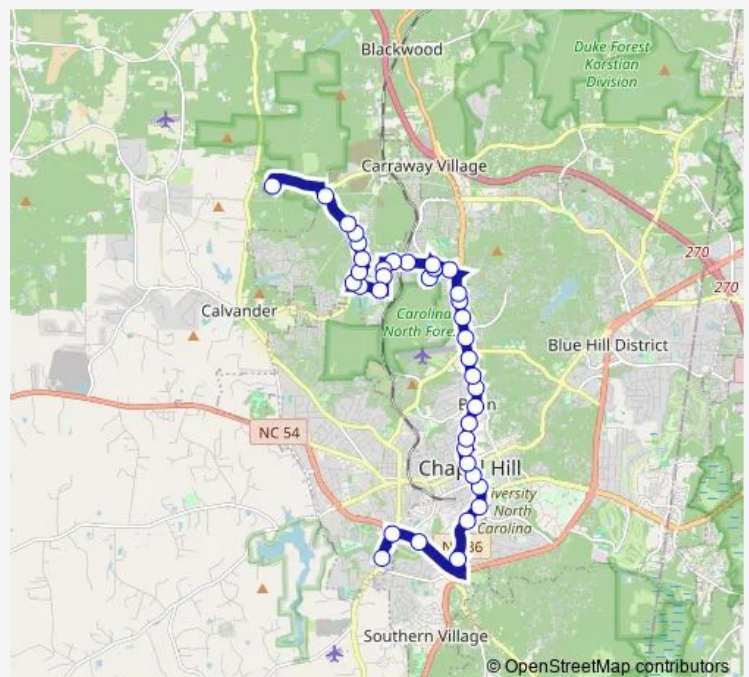

Bus HS HS - Morris Grove Elementary / Smith Level Rd

[Go to website](#)

Direction

East Franklin Street at Varsity Theatre — Morris Grove Elementary

32 stops

[Open route schedule](#)

- East Franklin Street at Varsity Theatre
- North Columbia Street at Rosemary Street
- Martin Luther King Junior Boulevard at North Street
- Martin Luther King Junior Boulevard at University Apartments
- Martin Luther King Junior Boulevard at Millcreek
- Martin Luther King Junior Boulevard at Hillsborough Street
- Martin Luther King Junior Boulevard at Bolinwood Drive
- Martin Luther King Junior Boulevard at Barclay Road Northbound
- Martin Luther King Junior Boulevard at Ymca
- Martin Luther King Junior Boulevard at Shadowood Northbound
- Martin Luther King Junior Boulevard at Timber Hollow Northbound
- Martin Luther King Junior Boulevard at Ashley Forest Road
- Martin Luther King Junior Boulevard at Taylor Street
- Homstead Road at Martin Luther King Junior Boulevard Westbound
- Homstead Road at Seymour Center Northbound
- Southern Human Services Southbound
- Orange County Social Services
- Southern Human Services Northbound

Route schedule

East Franklin Street at Varsity Theatre — Morris Grove Elementary

Monday	06:10-18:10
Tuesday	06:10-18:10
Wednesday	06:10-18:10
Thursday	06:10-18:10
Friday	06:10-18:10
Saturday	—
Sunday	—

Route info

Direction: East Franklin Street at Varsity Theatre

Stops: 32

Trip Duration: 0 hour 21 min

Homestead Road at Greenway Landing Northbound

Homestead Road at Hearthstone Lane Northbound

Seawell School Road at Kove Road Southbound

Seawell School Road at Savannah Terrace Southbound

High School Road at Seawell School Road Westbound

High School Road at Celtic Circle

Homestead Road at Camden Lane Southbound

Homestead Road at Sterling Bridge Road Northbound