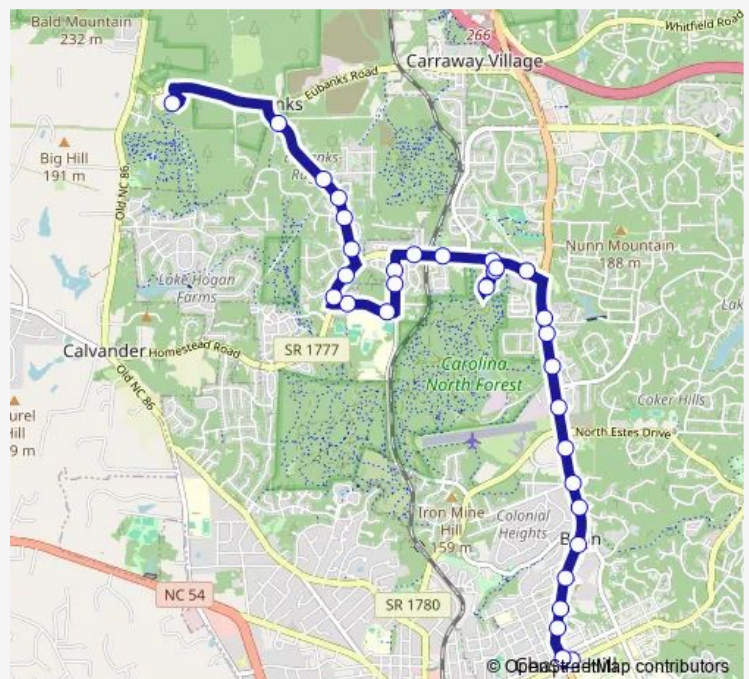

Bus Hs HS - Morris Grove Elementary / Smith Level Rd

[Go to website](#)

Direction

East Franklin Street at Varsity Theatre — Morris Grove Elementary

32 stops

[Open route schedule](#)

- East Franklin Street at Varsity Theatre
- North Columbia Street at Rosemary Street
- Martin Luther King Junior Boulevard at North Street
- Martin Luther King Junior Boulevard at University Apartments
- Martin Luther King Junior Boulevard at Millcreek
- Martin Luther King Junior Boulevard at Hillsborough Street
- Martin Luther King Junior Boulevard at Bolinwood Drive
- Martin Luther King Junior Boulevard at Barclay Road Northbound
- Martin Luther King Junior Boulevard at Ymca
- Martin Luther King Junior Boulevard at Shadowood Northbound
- Martin Luther King Junior Boulevard at Timber Hollow Northbound
- Martin Luther King Junior Boulevard at Ashley Forest Road
- Martin Luther King Junior Boulevard at Taylor Street
- Homstead Road at Martin Luther King Junior Boulevard Westbound
- Homstead Road at Seymour Center Northbound
- Southern Human Services Southbound
- Orange County Social Services
- Southern Human Services Northbound

Route schedule

East Franklin Street at Varsity Theatre — Morris Grove Elementary

Monday	06:10-18:10
Tuesday	06:10-18:10
Wednesday	06:10-18:10
Thursday	06:10-18:10
Friday	06:10-18:10
Saturday	—
Sunday	—

Route info

Direction: East Franklin Street at Varsity Theatre

Stops: 32

Trip Duration: 0 hour 21 min

Homestead Road at Greenway Landing Northbound

Homestead Road at Hearthstone Lane Northbound

Seawell School Road at Kove Road Southbound

Seawell School Road at Savannah Terrace Southbound

High School Road at Seawell School Road Westbound

High School Road at Celtic Circle

Homestead Road at Camden Lane Southbound

Homestead Road at Sterling Bridge Road Northbound