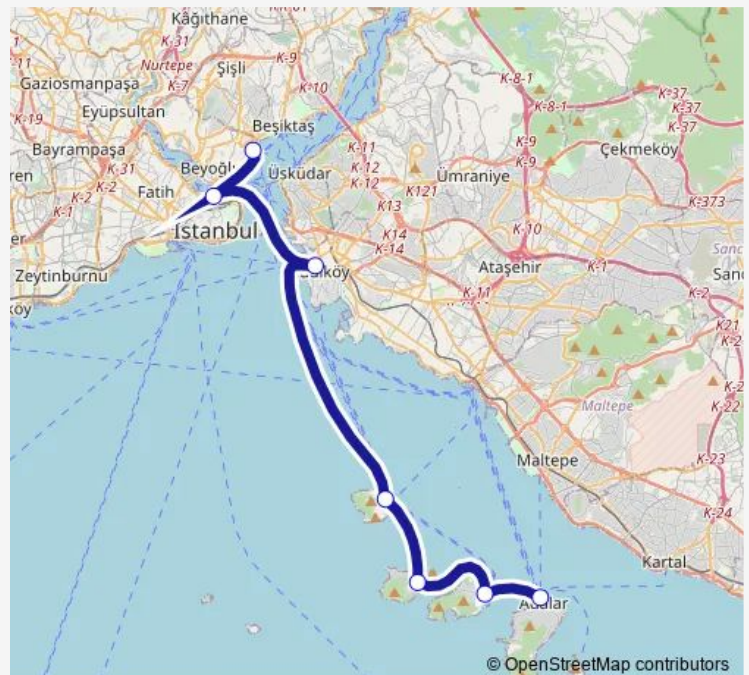

### Route schedule

Kabataş Şh. — Büyükkada Şh.

Monday 08:45-18:25

Tuesday 08:45-18:25

Wednesday 08:45-18:25

Thursday 08:45-18:25

Friday 08:45-18:25

Saturday 08:45-18:25

### Route info

Direction: Kabataş Şh.

Stops: 7

Trip Duration: 1 hour 50 min

KBTŞ-EMN-KDK-ADA Ferry time schedules and route maps are available in an offline PDF at [busmaps.com](https://busmaps.com). Use the [busmaps.com](https://busmaps.com) website to see live bus times, train schedule or subway schedule, and step-by-step directions for all public transit in Istanbul