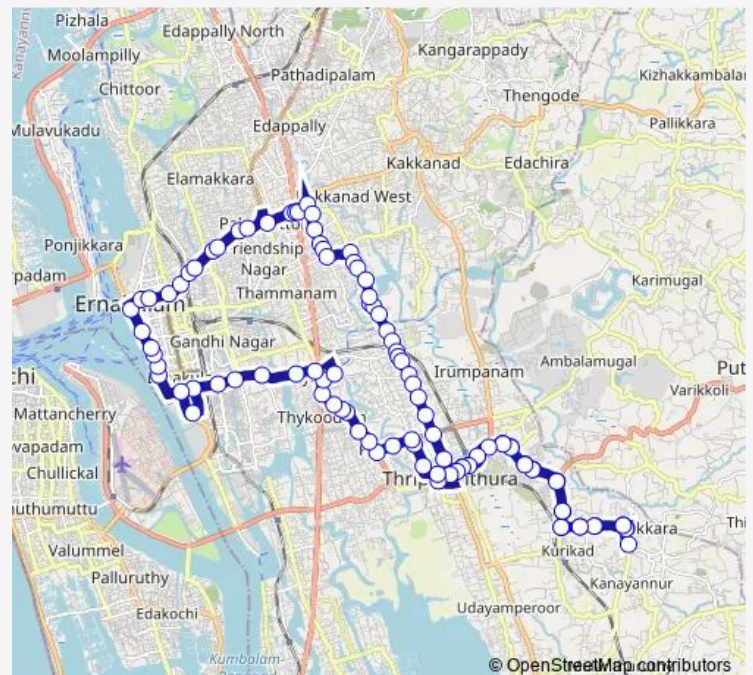

Thursday 06:00

Friday 06:00

Saturday 06:00

Sunday 06:00

Route info

Direction: Kozhivettomvely

Stops: 101

Trip Duration: 1 hour 59 min