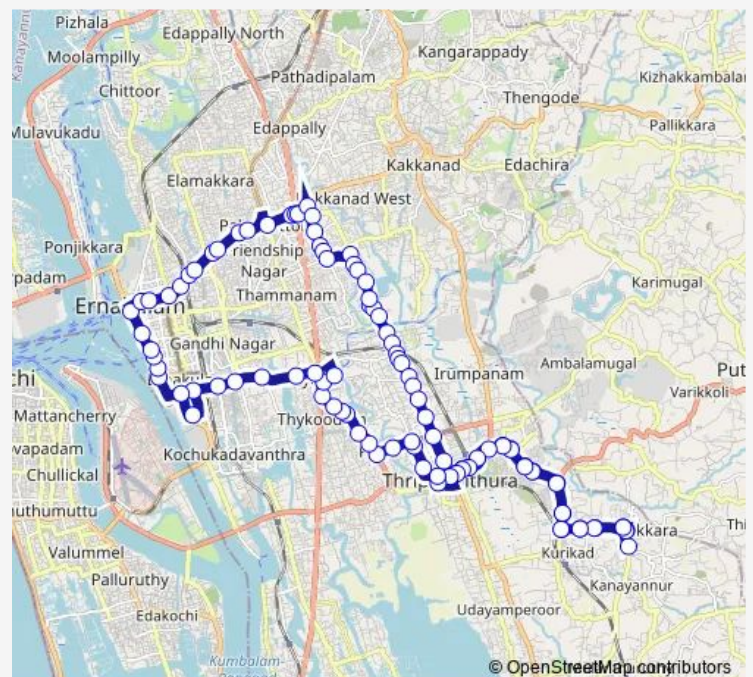

Thursday 06:00

Friday 06:00

Saturday 06:00

Sunday 06:00

Route info

Direction: Kozhivettomvely

Stops: 101

Trip Duration: 1 hour 59 min