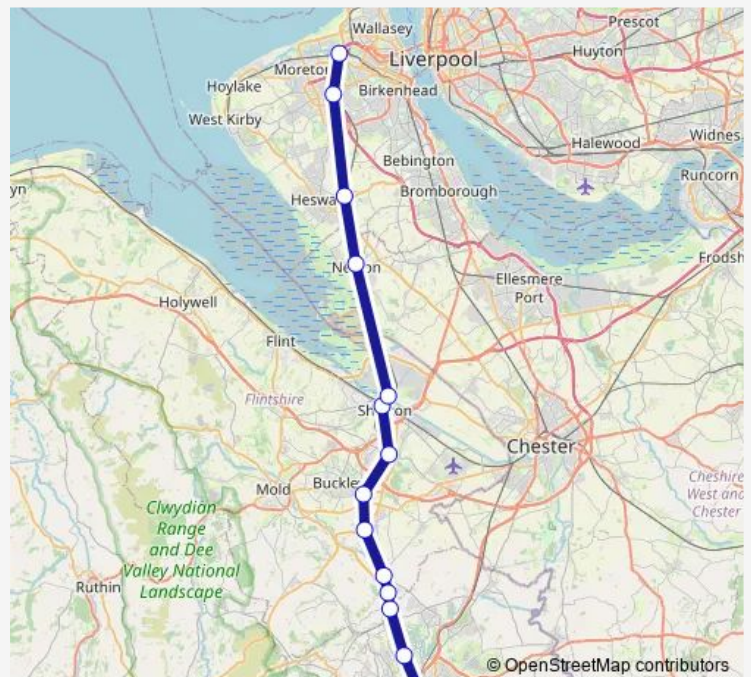

Wednesday 06:32-17:47

Thursday 06:32-17:47

Friday 06:32-17:47

Saturday 06:32-16:33

Sunday 08:43-09:46

Route info

Direction: Wrexham General

Stops: 14

Trip Duration: 0 hour 56 min

■ Aw:Wrx->Bid — AW train service from WRX to Bid

Aw:Wrx->Bid Rail time schedules and route maps are available in an offline PDF at busmaps.com. Use the busmaps.com website to see live bus times, train schedule or subway schedule, and step-by-step directions for all public transit in Hope