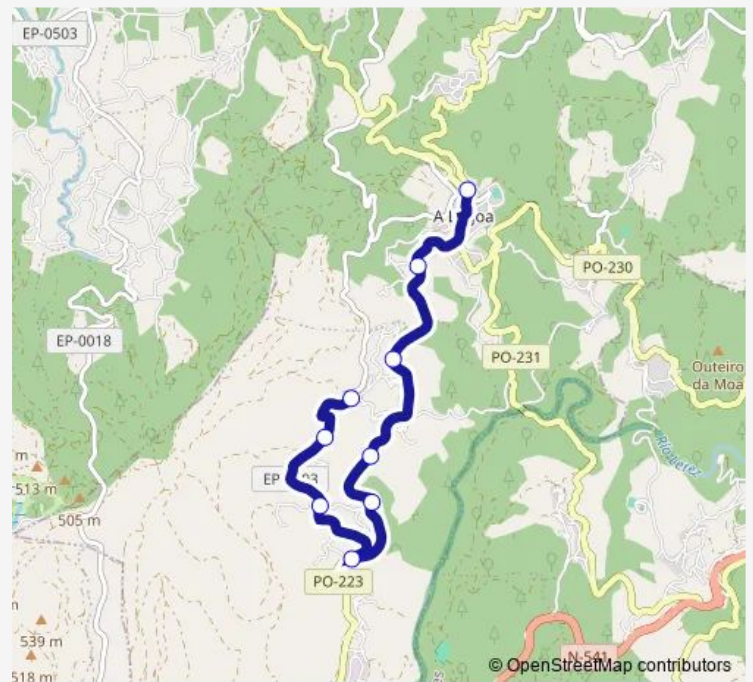

Monday 08:28

Tuesday 08:28

Wednesday 08:28

Thursday 08:28

Friday 08:28

Saturday —

Sunday —

Route info

Direction: Fragas (Igrexa)

Stops: 9

Trip Duration: 0 hour 20 min

Direction

Ceip Pedro Antonio Cerviñ — Fragas (Igrexa)

9 stops

[Open route schedule](#)

Ceip Pedro Antonio Cerviñ