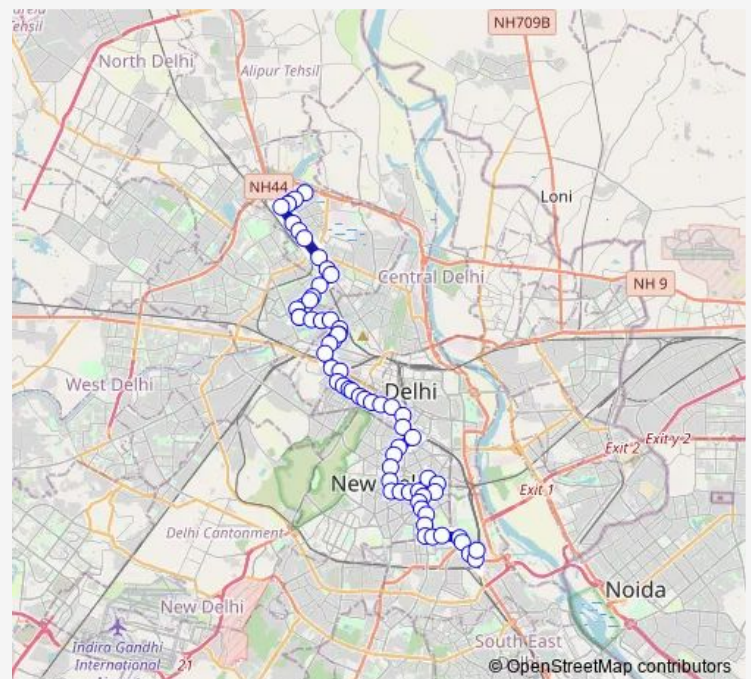

Nimri Colony

Bharat Nagar

Bharat Nagar Crossing / Sri Nagar Colony

Route schedule

E Block Jahangir Puri Terminal — Nizamuddin Railway Station

Monday 04:50-18:45

Tuesday 04:50-18:45

Wednesday 04:50-18:45

Thursday 04:50-18:45

Friday 04:50-18:45

Saturday 04:50-18:45

Sunday 04:50-18:45

Route info

Direction: E Block Jahangir Puri Terminal

Stops: 65

Trip Duration: 2 hour 2 min

181adown

BusMaps

Chowki No 2 / Gulabi Bagh Crossing

Gulabi Bagh

Shastri Nagar A Block

Gulabi Bagh

Subhadra Colony

Sarai Rohilla Flyover