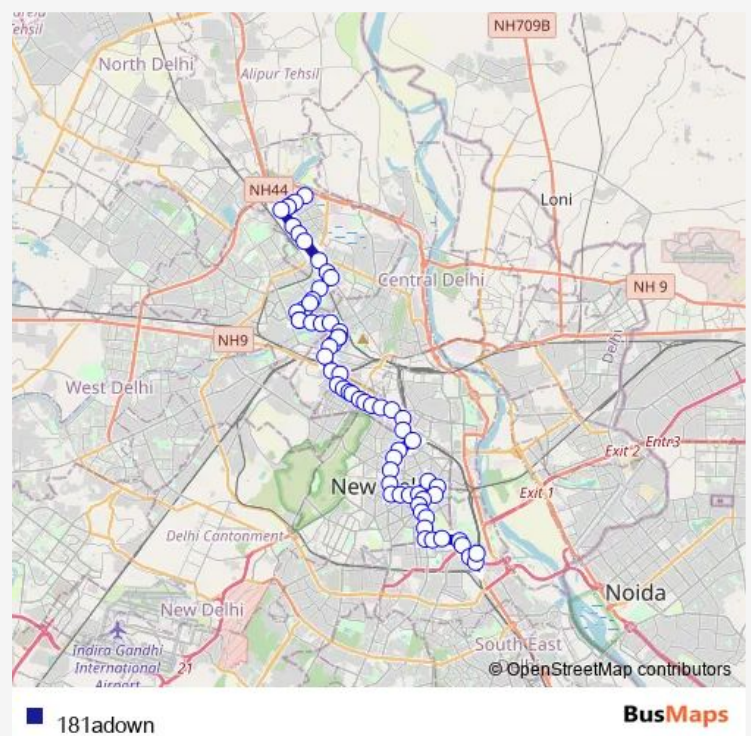

Nimri Colony

Bharat Nagar

Bharat Nagar Crossing / Sri Nagar Colony

Route schedule

E Block Jahangir Puri Terminal — Nizamuddin Railway Station

Monday 04:50-18:45

Tuesday 04:50-18:45

Wednesday 04:50-18:45

Thursday 04:50-18:45

Friday 04:50-18:45

Saturday 04:50-18:45

Sunday 04:50-18:45

Route info

Direction: E Block Jahangir Puri Terminal

Stops: 65

Trip Duration: 2 hour 2 min