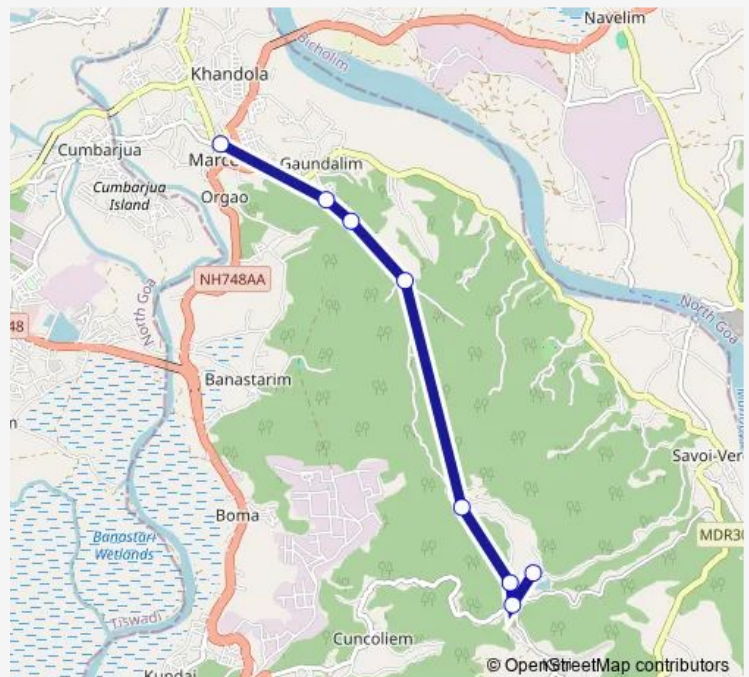

Monday 07:00

Tuesday 07:00

Wednesday 07:00

Thursday 07:00

Friday 07:00

Saturday 07:00

Sunday 07:00

Route info

Direction: Vijaydurga Temple Village Stop

Stops: 8

Trip Duration: 0 hour 30 min

PRV133 — Sankhali - V Keri via Marcel

PRV133 Bus time schedules and route maps are available in an offline PDF at busmaps.com. Use the busmaps.com website to see live bus times, train schedule or subway schedule, and step-by-step directions for all public transit in Panjim